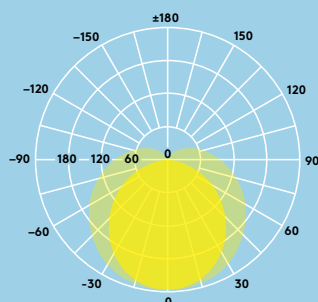

| | |
|-------------------------|------|
| POPPY LED 600 2500 840 | 560 |
| POPPY LED 1200 2500 840 | 1160 |
| POPPY LED 1200 5000 840 | 1160 |
| POPPY LED 1500 4500 840 | 1460 |
| POPPY LED 1500 6500 840 | 1460 |
| POPPY LED 1800 6500 840 | 1722 |
| POPPY LED 1800 8500 840 | 1722 |

Vyzařovací charakteristika

Poppy 6500lm

cd/klm ULOR: 15% DLOR: 85% LOR: 100%

106lm/W

Pokyny pro objednání

| Popis | Hm (kg) | Kód SAP |
|-----------------------------|---------|----------|
| POPPY LED 600 2500 840 | 1.4 | 96631257 |
| POPPY LED 1200 2500 840 | 2.0 | 96631258 |
| POPPY LED 1200 5000 840 | 2.0 | 96631259 |
| POPPY LED 1500 4500 840 | 3.6 | 96631260 |
| POPPY LED 1500 6500 840 | 3.6 | 96631261 |
| POPPY LED 1800 6500 840 | 4.3 | 96631262 |
| POPPY LED 1800 8500 840 | 4.3 | 96631263 |
| POPPY LED 1200 2500 840 E3 | 2.5 | 96631268 |
| POPPY LED 1200 5000 840 E3 | 2.5 | 96631269 |
| POPPY LED 1500 4500 840 E3 | 4.3 | 96631270 |
| POPPY LED 1500 6500 840 E3 | 4.3 | 96631271 |
| POPPY LED 1800 6500 840 E3 | 5.0 | 96631272 |
| POPPY LED 1800 8500 840 E3 | 5.0 | 96631273 |
| Příslušenství | | |
| Sada pro zavěšení POPPY LED | 0.04 | 96631274 |