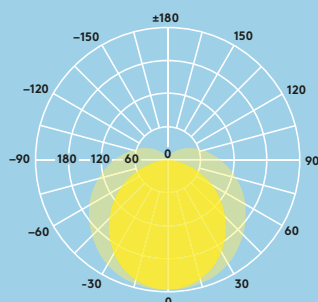

Distribuce světla

Poppy 6500lm

cd/klm ULOR: 15% DLOR: 85% LOR: 100%

106lm/W