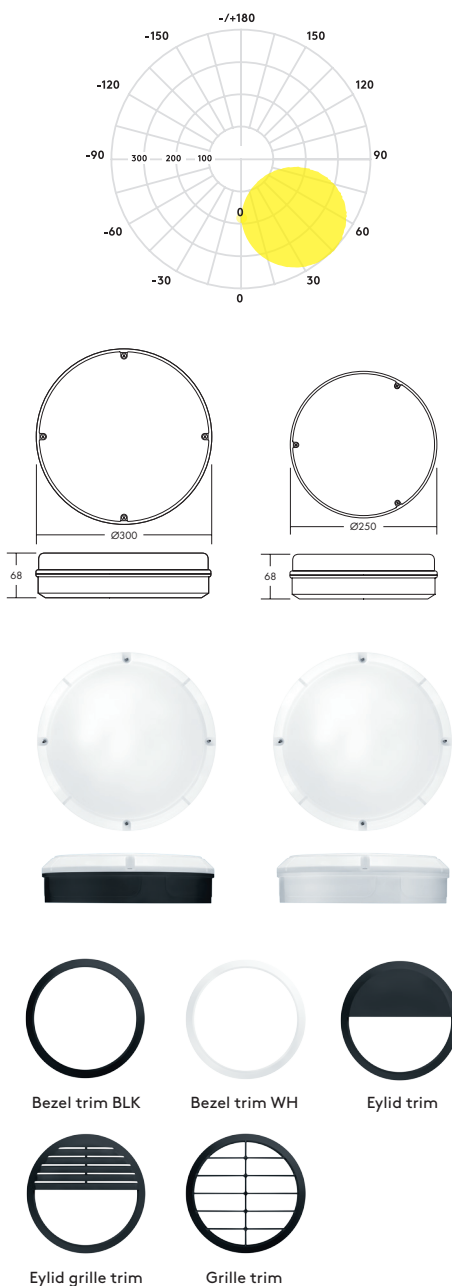

Lara 1200 lm

90lm/W

cd/klm ULOR: 50 % DLOR:
50 % LOR: 100 %

Light source information

- 1200lm (13W), 90lm/W and 800lm (10W), 80lm/W
- 4000K neutral white LED
- Lifetime 50 000 hours (@L70B50, Ta 25°C)
- CRI 80

Specification

- Class II electrical
- IP65
- IK08

**Economical LED lighting
from Thorn**

www.thorn-eco.com

Installation/Mounting

- Suitable for wall or ceiling mounting
- Quick and easy installation
- Suitable for BESA fixing

Material/Finish

Body: Polycarbonate
Diffuser: Polycarbonate

Integral photocell & presence sensor

Lara's integral photocell option will light from dusk till dawn. (Operation level: approx. 20 lux ON, approx. 30 lux OFF).

Lara's microwave sensor option will ensure that light is only delivered when needed. The motion detection range and time duration is fully adjustable, with the additional benefit of a daylight sensor for illuminance levels between 2 and 50 lux.

Ordering guide

Description	Wt (Kg)	SAP Code	Cat. No.
LARA LED 250 800 840 WH	0.7	96666101	LAS800ZW4K
LARA LED 250 800 840 BLK	0.7	96666102	LAS800ZB4K
LARA LED 250 800 840 WH E3	0.9	96666103	LAS800ZWE4K
LARA LED 250 800 840 BLK E3	0.9	96666104	LAS800ZBE4K
LARA LED 300 1200 840 WH	1.1	96666105	LAL1200ZW4K
LARA LED 300 1200 840 BLK	1.1	96666106	LAL1200ZB4K
LARA LED 300 1200 840 WH E3	1.2	96666107	LAL1200ZEW4K
LARA LED 300 1200 840 BLK E3	1.2	96666108	LAL1200ZEB4K
LARA LED 250 800 840 MWS WH	0.7	96666109	LAS800ZMW4K
LARA LED 250 800 840 MWS BLK	0.7	96666110	LAS800ZMB4K
LARA LED 250 800 840 MWS WH E3	0.9	96666111	LAS800ZMEW4K
LARA LED 250 800 840 MWS BLK E3	0.9	96666112	LAS800ZMEB4K
LARA LED 300 1200 840 MWS WH	1.1	96666113	LAL1200ZMW4K
LARA LED 300 1200 840 MWS BLK	1.1	96666114	LAL1200ZMB4K
LARA LED 300 1200 840 MWS WH E3	1.2	96666115	LAL1200ZMEW4K
LARA LED 300 1200 840 MWS BLK E3	1.2	96666116	LAL1200ZMEB4K
LARA LED 250 800 840 PC WH	0.7	96666117	LAS800ZPW4K
LARA LED 250 800 840 PC BLK	0.7	96666118	LAS800ZPB4K
LARA LED 300 1200 840 PC BLK	1.1	96666119	LAL1200ZPW4K
LARA LED 300 1200 840 PC WH	1.1	96666120	LAL1200ZPW4K

Accessories

LARA BEZEL TRIM SMALL 250 WH	0.2	96666121	LASBEZW
LARA BEZEL TRIM LARGE 300 WH	0.2	96666122	LALBEZW
LARA BEZEL TRIM SMALL 250 BLK	0.2	96666123	LASBEZB
LARA BEZEL TRIM LARGE 300 BLK	0.2	96666124	LALBEZB
LARA EYELID TRIM SMALL 250 BLK	0.2	96666125	LASEYEB
LARA EYELID TRIM LARGE 300 BLK	0.3	96666126	LALLEYEB
LARA EYELID GRILLE TRIM SMALL 250 BLK	0.2	96666127	LASEYGRIB
LARA EYELID GRILLE TRIM LARGE 300 BLK	0.3	96666128	LALLEYGRIB
LARA GRILLE TRIM SMALL 250 BLK	0.2	96666129	LASGRIB
LARA GRILLE TRIM LARGE 300 BLK	0.3	96666130	LALGRIB
LARA Tamperproof Screw Kit		96628612	

MWS: Microwave presence sensor

BLK: black; WH: white

E3: 3 hour emergency lighting

PC: Photocell