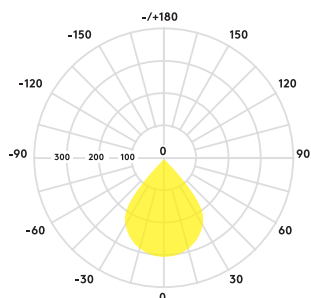

Amy LED 2000 lm

95 lm/W

cd/klm ULOR: 0% DLOR:
100% LOR: 100%

Installation/Mounting

Amy LED can be installed into a wide range of ceiling types of 2–20 mm thickness (AMY 150 and 200 LED DL) or 2–15 mm thickness (AMY 100 LED DL).

Material/Finish

Body: Aluminium, white finish

Diffuser: Polycarbonate

Light source information

- Lifetime 50 000 hours (@L70B50, Ta 25°C)
- 800lm (9W), 1000lm (12W), 1500lm (16W), 2000lm (21W), up to 95lm/W
- Colour temperatures: 4000K and 3000K
- CRI 80
- McAdams (initial): 3 step

Specification

- Class I electrical
- IP20
- IK02

Ordering guide

Description	Wt (Kg)	SAP Code	Cat. No.
AMY 100 LED DL 800 830	0.18	96665583	AY800Z3K
AMY 100 LED DL 800 840	0.18	96665584	AY800Z4K
AMY 150 LED DL 1000 830	0.26	96628352	AY1000Z3K
AMY 150 LED DL 1000 840	0.26	96628353	AY1000Z4K
AMY 150 LED DL 1500 830	0.26	96665585	AY1500Z3K
AMY 150 LED DL 1500 840	0.26	96665586	AY1500Z4K
AMY 200 LED DL 2000 830	0.36	96665587	AY2000Z3K
AMY 200 LED DL 2000 840	0.36	96665588	AY2000Z4K

Emergency versions

AMY 150 LED DL 1000 830 E3	0.66	96665848	AY1000ZE3K
AMY 150 LED DL 1000 840 E3	0.66	96665849	AY1000ZE4K
AMY 150 LED DL 1500 830 E3	0.66	96665844	AY1500ZE3K
AMY 150 LED DL 1500 840 E3	0.66	96665845	AY1500ZE4K
AMY 200 LED DL 2000 830 E3	0.76	96665846	AY2000ZE3K
AMY 200 LED DL 2000 840 E3	0.76	96665847	AY2000ZE4K

Lighting Control

SWITHLITE SLDM	96019208	SLMW30W
SWITHLITE MRE SLDM ADJ	96239855	
SWITHLITE CC PROGRAMMER	96240295	

830–3000K, 840–4000K

Economical LED lighting
from Thorn

www.thorn-eco.com