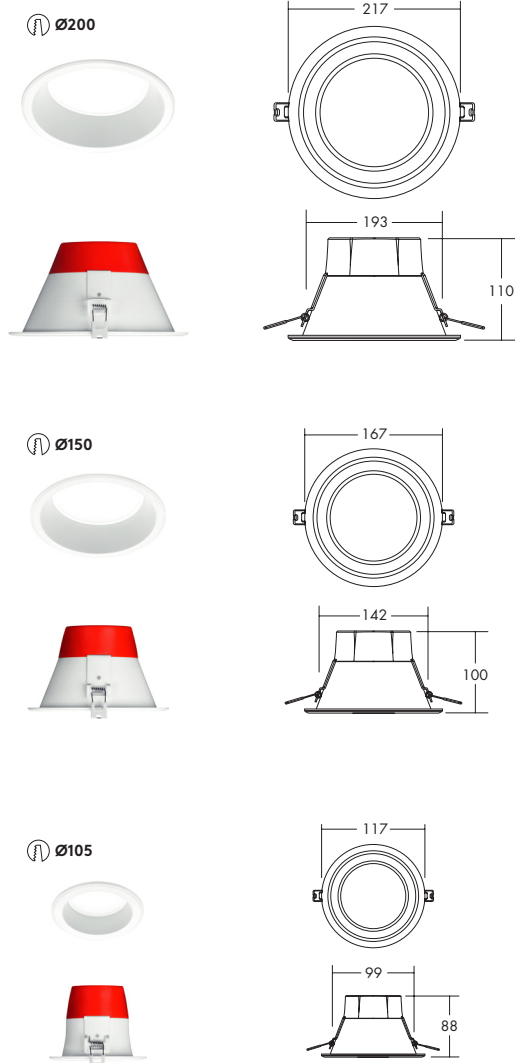

Meet Amy

Recessed LED downlight

With a pleasing aesthetic; Amy is the ideal solution for a vast range of applications

- Consistent light output with no shadowing
- Replacement for traditional 1x18 W, 1x26 W, 2x18 W or 2x26 W compact fluorescent downlights
- Choice of 3000 K or 4000 K to suit application use
- Thermally optimised, deep drawn, aluminium body

Offices and meeting rooms

Schools and universities

Five year warranty
thornlighting.co.uk/warranty

THORN

Amy LED 2000 lm

95 lm/W

cd/klm ULOR: 0% DLOR:
100% LOR: 100%

Installation/Mounting

Amy LED can be installed into a wide range of ceiling types of 2–20 mm thickness (AMY 150 and 200 LED DL) or 2–15 mm thickness (AMY 100 LED DL).

Material/Finish

Body: Aluminium, white finish

Diffuser: Polycarbonate