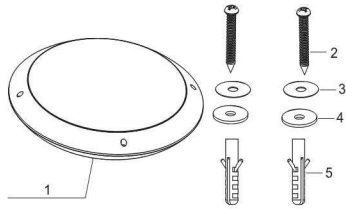

1. ⚠ 1. Installation and commissioning may only be carried out by authorized specialists and wired in accordance with the latest IEE electrical regulations or the national standards.
2. ⚡ 2. Mains power must be switched off before carrying out installation.
3. The manufacturer, shall not be liable for any damage resulting from inappropriate modifications to the luminaire or faulty installation.
4. The light source contained in this luminaire shall only be replaced by the manufacturer or his service agent or a similar qualified person.
5. Caution, risk of electric shock. The control gear provides basic insulation between the LV supply and the control circuit

Product Description	Wattage	SAP Code	L	W	H	LF
TOM LED 300 1200 840 WH	18W	96666080	300	300	89.5	160
TOM LED 300 1200 840 BLK	18W	96666081	300	300	89.5	160
TOM LED 300 1200 840 MWS WH	18W	96666082	300	300	89.5	160
TOM LED 300 1200 840 MWS BLK	18W	96666083	300	300	89.5	160
TOM LED EYE 300 900 840 WH	18W	96666084	300	300	94.2	160
TOM LED EYE 300 900 840 BLK	18W	96666085	300	300	94.2	160
TOM LED EYE 300 900 840 MWS WH	18W	96666086	300	300	94.2	160
TOM LED EYE 300 900 840 MWS BLK	18W	96666087	300	300	94.2	160

1	x1
2	x2
3	x2
4	x2
5	x2