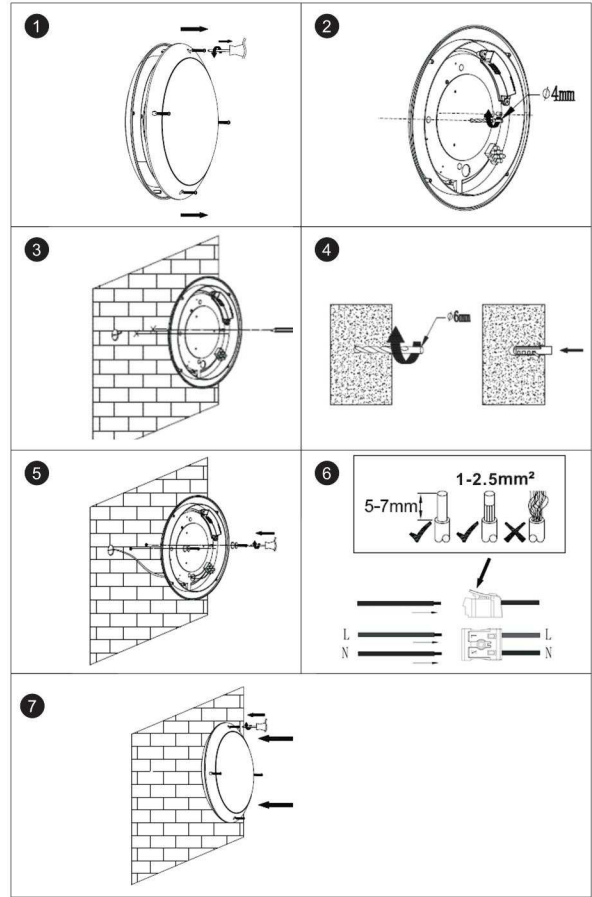

1. ⚠ 1. Installation and commissioning may only be carried out by authorized specialists and wired in accordance with the latest IEE electrical regulations or the national standards.
2. ⚡ 2. Mains power must be switched off before carrying out installation.
3. The manufacturer, shall not be liable for any damage resulting from inappropriate modifications to the luminaire or faulty installation.
4. The light source contained in this luminaire shall only be replaced by the manufacturer or his service agent or a similar qualified person.
5. Caution, risk of electric shock. The control gear provides basic insulation between the LV supply and the control circuit

Product Description	Wattage	SAP Code	L	W	H	LF
TOM LED 300 1200 840 WH	18W	96666080	300	300	89.5	160
TOM LED 300 1200 840 BLK	18W	96666081	300	300	89.5	160
TOM LED 300 1200 840 MWS WH	18W	96666082	300	300	89.5	160
TOM LED 300 1200 840 MWS BLK	18W	96666083	300	300	89.5	160
TOM LED EYE 300 900 840 WH	18W	96666084	300	300	94.2	160
TOM LED EYE 300 900 840 BLK	18W	96666085	300	300	94.2	160
TOM LED EYE 300 900 840 MWS WH	18W	96666086	300	300	94.2	160
TOM LED EYE 300 900 840 MWS BLK	18W	96666087	300	300	94.2	160

1	x1
2	x2
3	x2
4	x2
5	x2