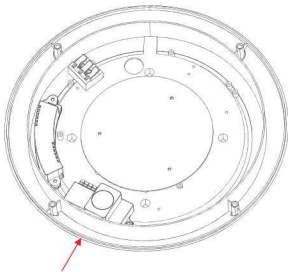

TOM LED IP66

EN Installation Instructions	IT Istruzioni di montaggio
DE Montageanleitung	LV Montavimo Instrukcijas
CZ Montážní návod	LT Instalācijas instrukcija
DK Monteringsvejledning	NO Monteringsanvisning
EE Paigaldusjuhend	PL Instrukcja montażu
FI Asennusohje	SE Installationsanvisning
FR Notice de montage	RU Инструкция по монтажу
HU Szerelési útmutató	SRB Instrukcija za instalaciju
HR Uputstvo za montažu	SK Montážny návod
NL Montagehandleiding	SLO Navodilo za montažo
RO Instrucțiuni de montaj	CN 安装说明书

1. ⚠ 1. Installation and commissioning may only be carried out by authorized specialists and wired in accordance with the latest IEE electrical regulations or the national standards.
2. ⚡ 2. Mains power must be switched off before carrying out installation.
3. The manufacturer, shall not be liable for any damage resulting from inappropriate modifications to the luminaire or faulty installation.
4. The light source contained in this luminaire shall only be replaced by the manufacturer or his service agent or a similar qualified person.
5. Caution, risk of electric shock. The control gear provides basic insulation between the LV supply and the control circuit

Product Description	Wattage	SAP Code	L	W	H	LF
TOM LED 300 1200 840 WH	18W	96666080	300	300	89.5	160
TOM LED 300 1200 840 BLK	18W	96666081	300	300	89.5	160
TOM LED 300 1200 840 MWS WH	18W	96666082	300	300	89.5	160
TOM LED 300 1200 840 MWS BLK	18W	96666083	300	300	89.5	160
TOM LED EYE 300 900 840 WH	18W	96666084	300	300	94.2	160
TOM LED EYE 300 900 840 BLK	18W	96666085	300	300	94.2	160
TOM LED EYE 300 900 840 MWS WH	18W	96666086	300	300	94.2	160
TOM LED EYE 300 900 840 MWS BLK	18W	96666087	300	300	94.2	160

1	x1
2	x2
3	x2
4	x2
5	x2

MWS

1. Sensibilité/Sensitivity   2. Durée/Hold-time   3. Luminosité/Daylight sensor