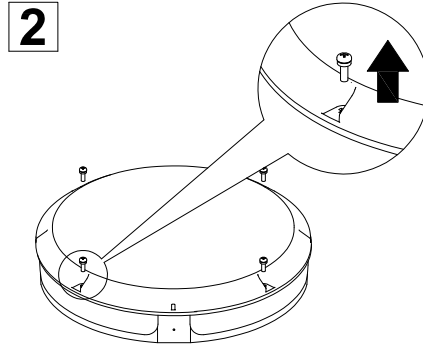

4. Caution, risk of electric shock.
The control gear provides basic insulation between the LV supply and the control circuit.

Product Description	Wattage	SAP Code	Height (H)	Diameter (D)	Optional trim accessory	SAP Code	Size (diameter)	Trim colour
LARA LED 250 800 840 WH	10W	96666101	70	Ø250	LARA BEZEL TRIM SMALL 250 WH	96666121	Ø250	White
LARA LED 250 800 840 BLK	10W	96666102	70	Ø250	LARA BEZEL TRIM LARGE 300 WH	96666122	Ø300	White
LARA LED 250 800 840 WH E3	10W	96666103	70	Ø250	LARA BEZEL TRIM SMALL 250 BLK	96666123	Ø250	Black
LARA LED 250 800 840 BLK E3	10W	96666104	70	Ø250	LARA BEZEL TRIM LARGE 300 BLK	96666124	Ø300	Black
LARA LED 300 1200 840 WH	13W	96666105	70	Ø300	LARA EYELID TRIM SMALL 250 BLK	96666125	Ø250	Black
LARA LED 300 1200 840 BLK	13W	96666106	70	Ø300	LARA EYELID TRIM LARGE 300 BLK	96666126	Ø300	Black
LARA LED 300 1200 840 WH E3	13W	96666107	70	Ø300	LARA EYELID GRILLE TRIM SMALL 250 BLK	96666127	Ø250	Black
LARA LED 300 1200 840 BLK E3	13W	96666108	70	Ø300	LARA EYELID GRILLE TRIM LARGE 300 BLK	96666128	Ø300	Black
LARA LED 300 1000 840 BEZEL TRIM WH	13W	96628900	70	Ø300	LARA GRILLE TRIM SMALL 250 BLK	96666129	Ø250	Black
LARA LED 330 2000 840 WH	19W	96629752	70	Ø338	LARA GRILLE TRIM LARGE 300 BLK	96666130	Ø300	Black
LARA LED 330 2000 840 WH E3	19W	96629755	70	Ø338	LARA BEZEL TRIM X-LARGE 330 WH	96630071	Ø338	White
LARA LED 330 1800 830 WH	19W	96629753	70	Ø338	LARA BEZEL TRIM X-LARGE 330 SIL	96630072	Ø338	Silver
LARA LED 330 2000 840 BEZEL TRIM WH	19W	96630393	70	Ø338	LARA BEZEL TRIM LARGE 300 SIL	96630073	Ø300	Silver
					LARA BEZEL TRIM SMALL 250 SIL	96630074	Ø250	Silver

All dimensions in mm

1	x1
2	x1
3	x1

LARA LED

CONNECT BATTERY
(Ensure that emergency supply is continuous.)
Check if green indicator LED is lit.

Installer to add date of installation onto battery.