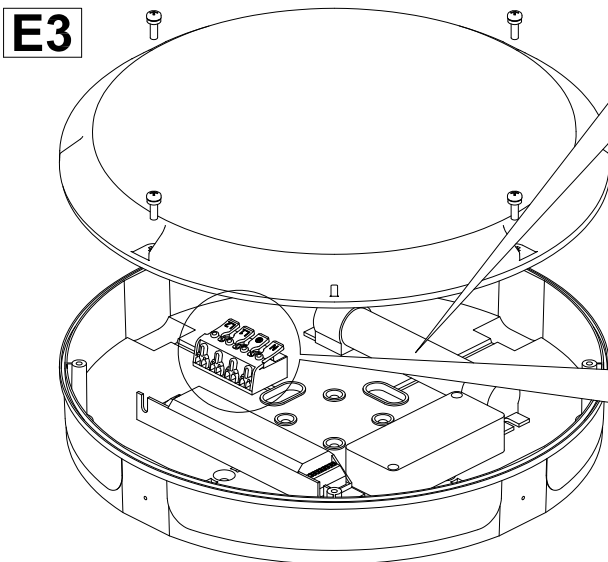

4. Caution, risk of electric shock.
The control gear provides basic insulation between the LV supply and the control circuit.

Product Description	Wattage	SAP Code	Height (H)	Diameter (D)	Optional trim accessory	SAP Code	Size (diameter)	Trim colour
LARA LED 250 800 840 WH	10W	96666101	70	Ø250	LARA BEZEL TRIM SMALL 250 WH	96666121	Ø250	White
LARA LED 250 800 840 BLK	10W	96666102	70	Ø250	LARA BEZEL TRIM LARGE 300 WH	96666122	Ø300	White
LARA LED 250 800 840 WH E3	10W	96666103	70	Ø250	LARA BEZEL TRIM SMALL 250 BLK	96666123	Ø250	Black
LARA LED 250 800 840 BLK E3	10W	96666104	70	Ø250	LARA BEZEL TRIM LARGE 300 BLK	96666124	Ø300	Black
LARA LED 300 1200 840 WH	13W	96666105	70	Ø300	LARA EYELID TRIM SMALL 250 BLK	96666125	Ø250	Black
LARA LED 300 1200 840 BLK	13W	96666106	70	Ø300	LARA EYELID TRIM LARGE 300 BLK	96666126	Ø300	Black
LARA LED 300 1200 840 WH E3	13W	96666107	70	Ø300	LARA EYELID GRILLE TRIM SMALL 250 BLK	96666127	Ø250	Black
LARA LED 300 1200 840 BLK E3	13W	96666108	70	Ø300	LARA EYELID GRILLE TRIM LARGE 300 BLK	96666128	Ø300	Black
LARA LED 300 1000 840 BEZEL TRIM WH	13W	96628900	70	Ø300	LARA GRILLE TRIM SMALL 250 BLK	96666129	Ø250	Black
LARA LED 330 2000 840 WH	19W	96629752	70	Ø338	LARA GRILLE TRIM LARGE 300 BLK	96666130	Ø300	Black
LARA LED 330 2000 840 WH E3	19W	96629755	70	Ø338	LARA BEZEL TRIM X-LARGE 330 WH	96630071	Ø338	White
LARA LED 330 1800 830 WH	19W	96629753	70	Ø338	LARA BEZEL TRIM X-LARGE 330 SIL	96630072	Ø338	Silver
LARA LED 330 2000 840 BEZEL TRIM WH	19W	96630393	70	Ø338	LARA BEZEL TRIM LARGE 300 SIL	96630073	Ø300	Silver
					LARA BEZEL TRIM SMALL 250 SIL	96630074	Ø250	Silver

All dimensions in mm

1	x1
2	x1
3	x1

LARA LED

CONNECT BATTERY
(Ensure that emergency supply is continuous.)
Check if green indicator LED is lit.

Installer to add date of installation onto battery.