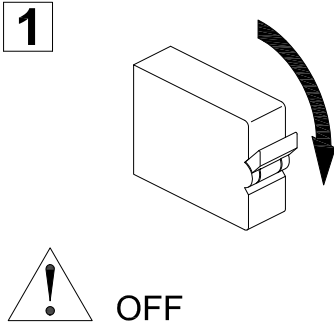

4. Caution, risk of electric shock.
The control gear provides basic insulation between the LV supply and the control circuit.

Product Description	Wattage	SAP Code	Height (H)	Diameter (D)	Optional trim accessory	SAP Code	Size (diameter)	Trim colour
LARA LED 250 800 840 WH	10W	96666101	70	Ø250	LARA BEZEL TRIM SMALL 250 WH	96666121	Ø250	White
LARA LED 250 800 840 BLK	10W	96666102	70	Ø250	LARA BEZEL TRIM LARGE 300 WH	96666122	Ø300	White
LARA LED 250 800 840 WH E3	10W	96666103	70	Ø250	LARA BEZEL TRIM SMALL 250 BLK	96666123	Ø250	Black
LARA LED 250 800 840 BLK E3	10W	96666104	70	Ø250	LARA BEZEL TRIM LARGE 300 BLK	96666124	Ø300	Black
LARA LED 300 1200 840 WH	13W	96666105	70	Ø300	LARA EYELID TRIM SMALL 250 BLK	96666125	Ø250	Black
LARA LED 300 1200 840 BLK	13W	96666106	70	Ø300	LARA EYELID TRIM LARGE 300 BLK	96666126	Ø300	Black
LARA LED 300 1200 840 WH E3	13W	96666107	70	Ø300	LARA EYELID GRILLE TRIM SMALL 250 BLK	96666127	Ø250	Black
LARA LED 300 1200 840 BLK E3	13W	96666108	70	Ø300	LARA EYELID GRILLE TRIM LARGE 300 BLK	96666128	Ø300	Black
LARA LED 300 1000 840 BEZEL TRIM WH	13W	96628900	70	Ø300	LARA GRILLE TRIM SMALL 250 BLK	96666129	Ø250	Black
LARA LED 330 2000 840 WH	19W	96629752	70	Ø338	LARA GRILLE TRIM LARGE 300 BLK	96666130	Ø300	Black
LARA LED 330 2000 840 WH E3	19W	96629755	70	Ø338	LARA BEZEL TRIM X-LARGE 330 WH	96630071	Ø338	White
LARA LED 330 1800 830 WH	19W	96629753	70	Ø338	LARA BEZEL TRIM X-LARGE 330 SIL	96630072	Ø338	Silver
LARA LED 330 2000 840 BEZEL TRIM WH	19W	96630393	70	Ø338	LARA BEZEL TRIM LARGE 300 SIL	96630073	Ø300	Silver
					LARA BEZEL TRIM SMALL 250 SIL	96630074	Ø250	Silver

All dimensions in mm

1	x1
2	x1
3	x1

LARA LED

CONNECT BATTERY
(Ensure that emergency supply is continuous.)
Check if green indicator LED is lit.

Installer to add date of installation onto battery.