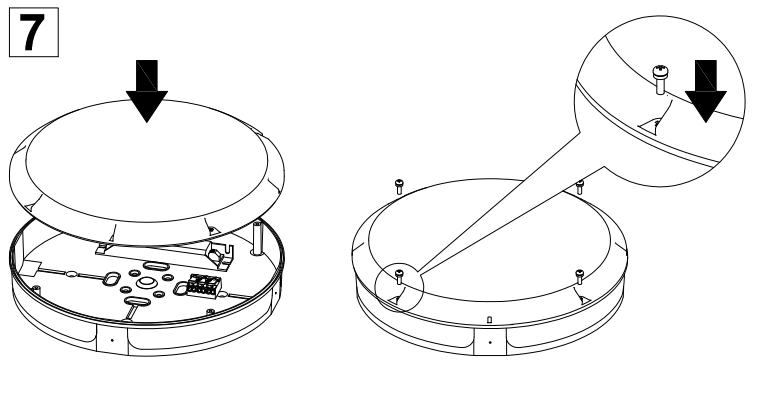

4. Caution, risk of electric shock.
The control gear provides basic insulation between the LV supply and the control circuit.

Product Description	Wattage	SAP Code	Height (H)	Diameter (D)	Optional trim accessory	SAP Code	Size (diameter)	Trim colour
LARA LED 250 800 840 WH	10W	96666101	70	Ø250	LARA BEZEL TRIM SMALL 250 WH	96666121	Ø250	White
LARA LED 250 800 840 BLK	10W	96666102	70	Ø250	LARA BEZEL TRIM LARGE 300 WH	96666122	Ø300	White
LARA LED 250 800 840 WH E3	10W	96666103	70	Ø250	LARA BEZEL TRIM SMALL 250 BLK	96666123	Ø250	Black
LARA LED 250 800 840 BLK E3	10W	96666104	70	Ø250	LARA BEZEL TRIM LARGE 300 BLK	96666124	Ø300	Black
LARA LED 300 1200 840 WH	13W	96666105	70	Ø300	LARA EYELID TRIM SMALL 250 BLK	96666125	Ø250	Black
LARA LED 300 1200 840 BLK	13W	96666106	70	Ø300	LARA EYELID TRIM LARGE 300 BLK	96666126	Ø300	Black
LARA LED 300 1200 840 WH E3	13W	96666107	70	Ø300	LARA EYELID GRILLE TRIM SMALL 250 BLK	96666127	Ø250	Black
LARA LED 300 1200 840 BLK E3	13W	96666108	70	Ø300	LARA EYELID GRILLE TRIM LARGE 300 BLK	96666128	Ø300	Black
LARA LED 300 1000 840 BEZEL TRIM WH	13W	96628900	70	Ø300	LARA GRILLE TRIM SMALL 250 BLK	96666129	Ø250	Black
LARA LED 330 2000 840 WH	19W	96629752	70	Ø338	LARA GRILLE TRIM LARGE 300 BLK	96666130	Ø300	Black
LARA LED 330 2000 840 WH E3	19W	96629755	70	Ø338	LARA BEZEL TRIM X-LARGE 330 WH	96630071	Ø338	White
LARA LED 330 1800 830 WH	19W	96629753	70	Ø338	LARA BEZEL TRIM X-LARGE 330 SIL	96630072	Ø338	Silver
LARA LED 330 2000 840 BEZEL TRIM WH	19W	96630393	70	Ø338	LARA BEZEL TRIM LARGE 300 SIL	96630073	Ø300	Silver
					LARA BEZEL TRIM SMALL 250 SIL	96630074	Ø250	Silver

All dimensions in mm

1	x1
2	x1
3	x1

LARA LED

CONNECT BATTERY
(Ensure that emergency supply is continuous.)
Check if green indicator LED is lit.

Installer to add date of installation onto battery.