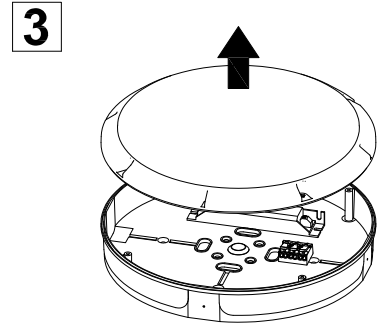

4. Caution, risk of electric shock.
The control gear provides basic insulation between the LV supply and the control circuit.

Product Description	Wattage	SAP Code	Height (H)	Diameter (D)	Optional trim accessory	SAP Code	Size (diameter)	Trim colour
LARA LED 250 800 840 WH	10W	96666101	70	Ø250	LARA BEZEL TRIM SMALL 250 WH	96666121	Ø250	White
LARA LED 250 800 840 BLK	10W	96666102	70	Ø250	LARA BEZEL TRIM LARGE 300 WH	96666122	Ø300	White
LARA LED 250 800 840 WH E3	10W	96666103	70	Ø250	LARA BEZEL TRIM SMALL 250 BLK	96666123	Ø250	Black
LARA LED 250 800 840 BLK E3	10W	96666104	70	Ø250	LARA BEZEL TRIM LARGE 300 BLK	96666124	Ø300	Black
LARA LED 300 1200 840 WH	13W	96666105	70	Ø300	LARA EYELID TRIM SMALL 250 BLK	96666125	Ø250	Black
LARA LED 300 1200 840 BLK	13W	96666106	70	Ø300	LARA EYELID TRIM LARGE 300 BLK	96666126	Ø300	Black
LARA LED 300 1200 840 WH E3	13W	96666107	70	Ø300	LARA EYELID GRILLE TRIM SMALL 250 BLK	96666127	Ø250	Black
LARA LED 300 1200 840 BLK E3	13W	96666108	70	Ø300	LARA EYELID GRILLE TRIM LARGE 300 BLK	96666128	Ø300	Black
LARA LED 300 1000 840 BEZEL TRIM WH	13W	96628900	70	Ø300	LARA GRILLE TRIM SMALL 250 BLK	96666129	Ø250	Black
LARA LED 330 2000 840 WH	19W	96629752	70	Ø338	LARA GRILLE TRIM LARGE 300 BLK	96666130	Ø300	Black
LARA LED 330 2000 840 WH E3	19W	96629755	70	Ø338	LARA BEZEL TRIM X-LARGE 330 WH	96630071	Ø338	White
LARA LED 330 1800 830 WH	19W	96629753	70	Ø338	LARA BEZEL TRIM X-LARGE 330 SIL	96630072	Ø338	Silver
LARA LED 330 2000 840 BEZEL TRIM WH	19W	96630393	70	Ø338	LARA BEZEL TRIM LARGE 300 SIL	96630073	Ø300	Silver
					LARA BEZEL TRIM SMALL 250 SIL	96630074	Ø250	Silver

All dimensions in mm

1	x1
2	x1
3	x1

LARA LED

CONNECT BATTERY
(Ensure that emergency supply is continuous.)
Check if green indicator LED is lit.

Installer to add date of installation onto battery.