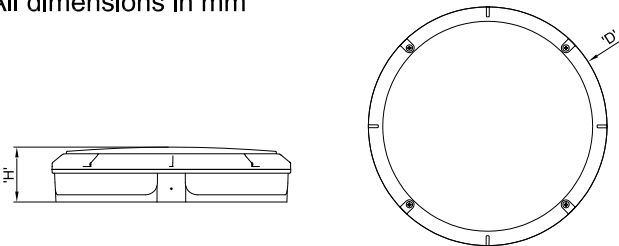

All dimensions in mm