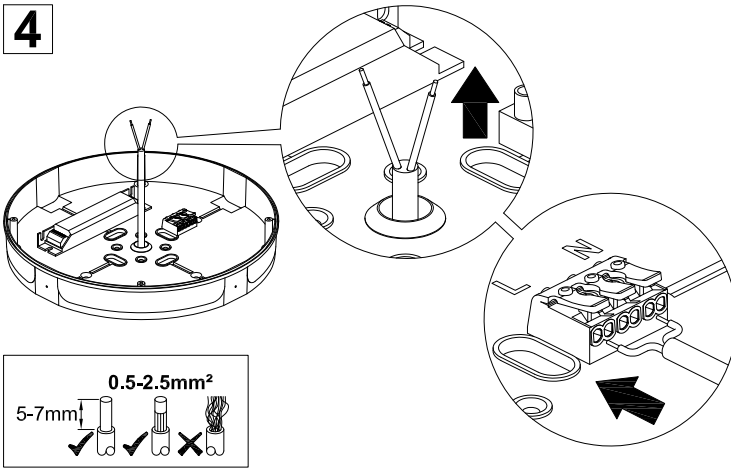

4. Caution, risk of electric shock.
The control gear provides basic insulation between the LV supply and the control circuit.

Product Description	Wattage	SAP Code	Height (H)	Diameter (D)	Optional trim accessory	SAP Code	Size (diameter)	Trim colour
LARA LED 250 800 840 WH	10W	96666101	70	Ø250	LARA BEZEL TRIM SMALL 250 WH	96666121	Ø250	White
LARA LED 250 800 840 BLK	10W	96666102	70	Ø250	LARA BEZEL TRIM LARGE 300 WH	96666122	Ø300	White
LARA LED 250 800 840 WH E3	10W	96666103	70	Ø250	LARA BEZEL TRIM SMALL 250 BLK	96666123	Ø250	Black
LARA LED 250 800 840 BLK E3	10W	96666104	70	Ø250	LARA BEZEL TRIM LARGE 300 BLK	96666124	Ø300	Black
LARA LED 300 1200 840 WH	13W	96666105	70	Ø300	LARA EYELID TRIM SMALL 250 BLK	96666125	Ø250	Black
LARA LED 300 1200 840 BLK	13W	96666106	70	Ø300	LARA EYELID TRIM LARGE 300 BLK	96666126	Ø300	Black
LARA LED 300 1200 840 WH E3	13W	96666107	70	Ø300	LARA EYELID GRILLE TRIM SMALL 250 BLK	96666127	Ø250	Black
LARA LED 300 1200 840 BLK E3	13W	96666108	70	Ø300	LARA EYELID GRILLE TRIM LARGE 300 BLK	96666128	Ø300	Black
LARA LED 300 1000 840 BEZEL TRIM WH	13W	96628900	70	Ø300	LARA GRILLE TRIM SMALL 250 BLK	96666129	Ø250	Black
LARA LED 330 2000 840 WH	19W	96629752	70	Ø338	LARA GRILLE TRIM LARGE 300 BLK	96666130	Ø300	Black
LARA LED 330 2000 840 WH E3	19W	96629755	70	Ø338	LARA BEZEL TRIM X-LARGE 330 WH	96630071	Ø338	White
LARA LED 330 1800 830 WH	19W	96629753	70	Ø338	LARA BEZEL TRIM X-LARGE 330 SIL	96630072	Ø338	Silver
LARA LED 330 2000 840 BEZEL TRIM WH	19W	96630393	70	Ø338	LARA BEZEL TRIM LARGE 300 SIL	96630073	Ø300	Silver
					LARA BEZEL TRIM SMALL 250 SIL	96630074	Ø250	Silver

All dimensions in mm

1	x1
2	x1
3	x1

LARA LED

CONNECT BATTERY
(Ensure that emergency supply is continuous.)
Check if green indicator LED is lit.

Installer to add date of installation onto battery.