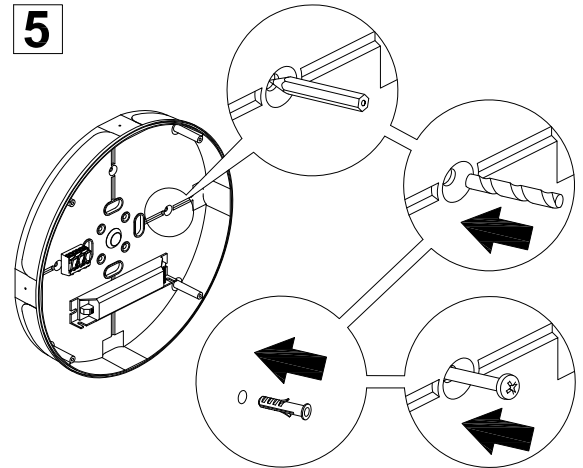

4. Caution, risk of electric shock.
The control gear provides basic insulation between the LV supply and the control circuit.

Product Description	Wattage	SAP Code	Height (H)	Diameter (D)	Optional trim accessory	SAP Code	Size (diameter)	Trim colour
LARA LED 250 800 840 WH	10W	96666101	70	Ø250	LARA BEZEL TRIM SMALL 250 WH	96666121	Ø250	White
LARA LED 250 800 840 BLK	10W	96666102	70	Ø250	LARA BEZEL TRIM LARGE 300 WH	96666122	Ø300	White
LARA LED 250 800 840 WH E3	10W	96666103	70	Ø250	LARA BEZEL TRIM SMALL 250 BLK	96666123	Ø250	Black
LARA LED 250 800 840 BLK E3	10W	96666104	70	Ø250	LARA BEZEL TRIM LARGE 300 BLK	96666124	Ø300	Black
LARA LED 300 1200 840 WH	13W	96666105	70	Ø300	LARA EYELID TRIM SMALL 250 BLK	96666125	Ø250	Black
LARA LED 300 1200 840 BLK	13W	96666106	70	Ø300	LARA EYELID TRIM LARGE 300 BLK	96666126	Ø300	Black
LARA LED 300 1200 840 WH E3	13W	96666107	70	Ø300	LARA EYELID GRILLE TRIM SMALL 250 BLK	96666127	Ø250	Black
LARA LED 300 1200 840 BLK E3	13W	96666108	70	Ø300	LARA EYELID GRILLE TRIM LARGE 300 BLK	96666128	Ø300	Black
LARA LED 300 1000 840 BEZEL TRIM WH	13W	96628900	70	Ø300	LARA GRILLE TRIM SMALL 250 BLK	96666129	Ø250	Black
LARA LED 330 2000 840 WH	19W	96629752	70	Ø338	LARA GRILLE TRIM LARGE 300 BLK	96666130	Ø300	Black
LARA LED 330 2000 840 WH E3	19W	96629755	70	Ø338	LARA BEZEL TRIM X-LARGE 330 WH	96630071	Ø338	White
LARA LED 330 1800 830 WH	19W	96629753	70	Ø338	LARA BEZEL TRIM X-LARGE 330 SIL	96630072	Ø338	Silver
LARA LED 330 2000 840 BEZEL TRIM WH	19W	96630393	70	Ø338	LARA BEZEL TRIM LARGE 300 SIL	96630073	Ø300	Silver
					LARA BEZEL TRIM SMALL 250 SIL	96630074	Ø250	Silver

All dimensions in mm

1	x1
2	x1
3	x1

LARA LED

CONNECT BATTERY
(Ensure that emergency supply is continuous.)
Check if green indicator LED is lit.

Installer to add date of installation onto battery.