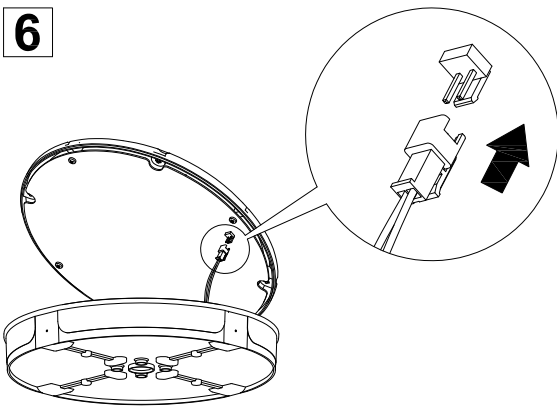

4. Caution, risk of electric shock.
The control gear provides basic insulation between the LV supply and the control circuit.

Product Description	Wattage	SAP Code	Height (H)	Diameter (D)	Optional trim accessory	SAP Code	Size (diameter)	Trim colour
LARA LED 250 800 840 WH	10W	96666101	70	Ø250	LARA BEZEL TRIM SMALL 250 WH	96666121	Ø250	White
LARA LED 250 800 840 BLK	10W	96666102	70	Ø250	LARA BEZEL TRIM LARGE 300 WH	96666122	Ø300	White
LARA LED 250 800 840 WH E3	10W	96666103	70	Ø250	LARA BEZEL TRIM SMALL 250 BLK	96666123	Ø250	Black
LARA LED 250 800 840 BLK E3	10W	96666104	70	Ø250	LARA BEZEL TRIM LARGE 300 BLK	96666124	Ø300	Black
LARA LED 300 1200 840 WH	13W	96666105	70	Ø300	LARA EYELID TRIM SMALL 250 BLK	96666125	Ø250	Black
LARA LED 300 1200 840 BLK	13W	96666106	70	Ø300	LARA EYELID TRIM LARGE 300 BLK	96666126	Ø300	Black
LARA LED 300 1200 840 WH E3	13W	96666107	70	Ø300	LARA EYELID GRILLE TRIM SMALL 250 BLK	96666127	Ø250	Black
LARA LED 300 1200 840 BLK E3	13W	96666108	70	Ø300	LARA EYELID GRILLE TRIM LARGE 300 BLK	96666128	Ø300	Black
LARA LED 300 1000 840 BEZEL TRIM WH	13W	96628900	70	Ø300	LARA GRILLE TRIM SMALL 250 BLK	96666129	Ø250	Black
LARA LED 330 2000 840 WH	19W	96629752	70	Ø338	LARA GRILLE TRIM LARGE 300 BLK	96666130	Ø300	Black
LARA LED 330 2000 840 WH E3	19W	96629755	70	Ø338	LARA BEZEL TRIM X-LARGE 330 WH	96630071	Ø338	White
LARA LED 330 1800 830 WH	19W	96629753	70	Ø338	LARA BEZEL TRIM X-LARGE 330 SIL	96630072	Ø338	Silver
LARA LED 330 2000 840 BEZEL TRIM WH	19W	96630393	70	Ø338	LARA BEZEL TRIM LARGE 300 SIL	96630073	Ø300	Silver
					LARA BEZEL TRIM SMALL 250 SIL	96630074	Ø250	Silver

All dimensions in mm

1	x1
2	x1
3	x1

LARA LED

CONNECT BATTERY
(Ensure that emergency supply is continuous.)
Check if green indicator LED is lit.

Installer to add date of installation onto battery.