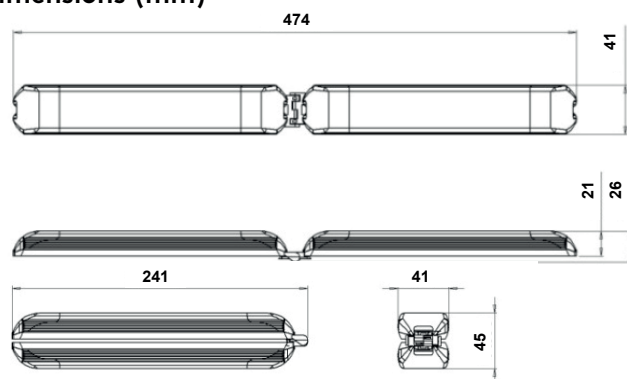

Dimensions (mm)

230V 50/60Hz

ta: 0°C... +35°C

Ceiling cut-out dependent on Mains LED Driver/Lamphead

1