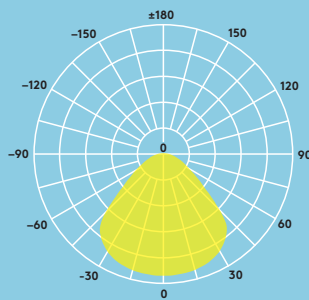

Lighting distribution

Gameo 3400lm

cd/klm ULOR: 0% DLOR: 100% LOR: 100%

106lm/W

Ordering guide

Description	Wt (kg)	SAP Code
GAMEO LED Q596 3400 840	4.77	96629783
GAMEO LED Q596 3400 830	4.77	96629812
GAMEO LED Q622 3400 840	4.97	96629814
GAMEO LED Q622 3400 830	4.97	96629813
Emergency version		
GAMEO LED Q596 3400 840 E3	5.73	96629815

Installation/Mounting

- Lay-in installation in T-bar ceiling grids
- Suitable for suspension, surface and recessed installation

Material/Finish

Frame: sheet steel white (RAL9016)
Diffuser: UV-stabilised, prismatic optic

Specification

- Class II electrical
- IP40 from below
- IP20 from above
- IK03