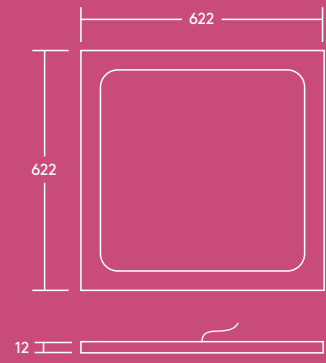

Lighting distribution

Gameo 3400lm

cd/klm ULOR: 0% DLOR: 100% LOR: 100%

106lm/W

Ordering guide

Description	Wt (kg)	SAP Code
GAMEO LED Q596 3400 840	4.77	96629783
GAMEO LED Q596 3400 830	4.77	96629812
GAMEO LED Q622 3400 840	4.97	96629814
GAMEO LED Q622 3400 830	4.97	96629813
Emergency version		
GAMEO LED Q596 3400 840 E3	5.73	96629815

Installation/Mounting

- Lay-in installation in T-bar ceiling grids
- Suitable for suspension, surface and recessed installation

Material/Finish

Frame: sheet steel white (RAL9016)
Diffuser: UV-stabilised, prismatic optic

Specification

- Class II electrical
- IP40 from below
- IP20 from above
- IK03