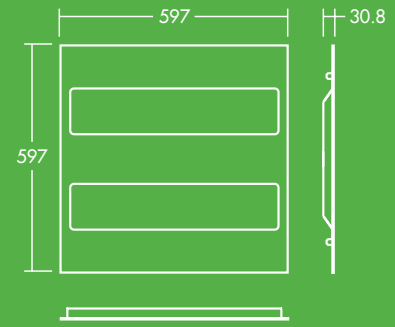

3200 lumens,
100 lm/W

35 000 hours
lifetime

40 % energy
savings
compared
to T5
fluorescent

Ideal for...

Breakout areas

Circulation
areas

Light source information

- 3200 lm (32 W), 100 lm/W
- Colour temperature 3000 K, 4000 K
- 35 000 hour rated life (@L70B50, Ta 25°C)
- CRI 80
- McAdam (initial): 5 step

THORN

Economical LED lighting

Performance guide

3200 lumens – Breakout area

Ceiling height (m)	Luminaire Spacings (m)	Lux Level Average (E_m)	Uniformity (U_o)	UGR
2.4	3.0 x 3.0	358 lux	0.69	24
	3.0 x 2.4	438 lux	0.74	24
	2.4 x 2.4	535 lux	0.81	24
2.7	3.0 x 3.0	347 lux	0.79	24
	3.0 x 2.4	424 lux	0.81	24
	2.4 x 2.4	516 lux	0.88	24
3.0	3.0 x 3.0	337 lux	0.86	24
	3.0 x 2.4	411 lux	0.84	24
	2.4 x 2.4	500 lux	0.89	24