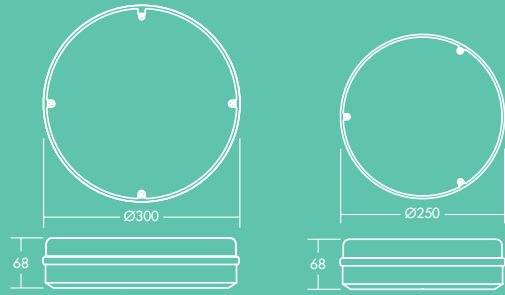

Lara

Circular IP65 bulkhead

Meet Lara

Sporting many different looks, Lara is the ultimate choice for a range of indoor and outdoor settings

- 1200 lm LED (direct replacement for 1x28 W 2D) and 800 lm LED (direct replacement for 1x16 W 2D)
- Frosted diffuser ensures a homogeneous light effect and visual comfort
- Sealed to IP65 for protected exterior applications
- Robust construction tested up to IK08 impact resistance
- Optional trim accessories in 4 designs: bezel, eyelid, eyelid grille and grille
- 2 Colours: white (RAL 9003) and black (RAL 9011)
- Optional: Integral photocell or microwave presence sensor maximising the energy saving potential

1200 and 800 lumens, up to 90 lm/W

50 000 hours lifetime

Save up to 70% energy compared with luminaires with 2D lamps

300 and 250 mm diameter

3h emergency version available

Integral photocell or presence sensor

Ideal for...

Circulation Corridors

Public entrance areas

Underpasses

Stairwells

Light source information

- 1200 lm (13W), 90 lm/W and 800 lm (10W), 80 lm/W
- 4000K neutral white LED
- Lifetime 50 000 hours (@L70B50, Ta 25°C)
- CRI 80

Bezel trim BLK

Bezel trim WH

Eyclid trim

Eyclid grille trim

Grille trim

Performance guide

800 lumens – Corridor

Ceiling height (m)	Luminaire Spacings (m)	Lux Level Average (E_m)	Uniformity (U_o)	UGR
2.4	3.0	63 lux	0.66	25
	2.4	80 lux	0.74	25
	1.8	101 lux	0.71	25
2.7	3.0	58 lux	0.66	25
	2.4	70 lux	0.71	25
	1.8	93 lux	0.70	25
3.0	3.0	54 lux	0.66	25
	2.4	68 lux	0.72	25
	1.8	91 lux	0.71	25