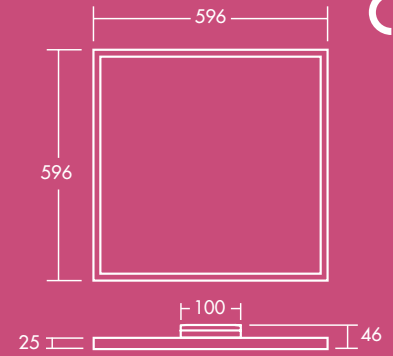

3400 lumens
110 lm/W
(4000K)

Save up to
80 % energy
compared with
panels with
fluorescent
lamps

<19 UGR:
gentle, soft
and low
glare lighting
for office
applications

596 x 596 mm

3h emergency
version
available

50 000 hours
lifetime

Ideal for...

Offices and
meeting rooms

Schools and
universities

Light source information

- 4000K, 3400lm (31W) 110lm/W
- 3000K, 3200 lm (31W), 103 lm/W
- 50 000 hour rated life (@L70B50, Ta 25°C)
- CRI 80
- McAdam (initial): 3 step
- Suitable for lighting designs requiring <19 UGR

Performance guide

3400 lumens - open plan office

Ceiling height (m)	Luminaire Spacings (m)	Lux Level Average (E_m)	Uniformity (U_o)	UGR
2.4	3.0 x 3.0	336 lux	0.63	19
	3.0 x 2.4	409 lux	0.70	19
	2.4 x 2.4	502 lux	0.80	19
2.7	3.0 x 3.0	326 lux	0.76	19
	3.0 x 2.4	398 lux	0.81	19
	2.4 x 2.4	487 lux	0.89	19
3.0	3.0 x 3.0	318 lux	0.86	19
	3.0 x 2.4	388 lux	0.84	19
	2.4 x 2.4	474 lux	0.89	19