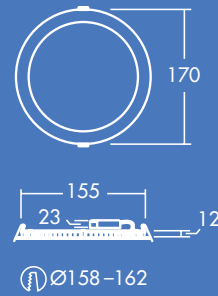

Zoe

Slim downlight

Meet Zoe

Slim and adaptable,
Zoe is perfectly suited
to everyday needs

- Uniform light surface
- Product height of only 12mm: fits various ceiling types
- Choice of 3000 K or 4000 K to suit application use
- Replaces conventional downlights with 1x18 W, 1x26 W and 2x18 W CFL and offers up to 50% energy saving
- Tool-free installation

1500lm

900lm

600lm

Available in
600, 900 and
1500 lumen
versions

Save up to
50% energy
compared
to compact
fluorescent
downlights

110, 160 and
210 mm cut-outs

IP44: splash
resistant

Ideal for...

Corridors

Reception areas

Offices and
meeting rooms

Schools and
universities

Light source information

- 600lm (8W), 900lm (12W) and 1500lm (18W), up to 85lm/W
- Color temperatures: 4000K and 3000K
- 25 000 hour rated life (@L70B50, Ta 25°C)
- CRI 80
- McAdam (initial): 5 step

Lighting distribution

Zoe 900lm

cd/klm ULOR: 0% DLOR: 100% LOR: 100%

83lm/W  

Ordering guide

Description	Wt (Kg)	SAP Code
ZOE LED DL 110 600 840	0.25	96666088
ZOE LED DL 160 900 840	0.40	96666089
ZOE LED DL 210 1500 840	0.55	96666090
ZOE LED DL 110 600 830	0.25	96666092
ZOE LED DL 160 900 830	0.40	96666093
ZOE LED DL 210 1500 830	0.55	96666094
Accessories		
Just Emergency PLUG&PLAY E3 Kit		96628839
Just Emergency PLUG&PLAY Self Test E3 Kit		96628840