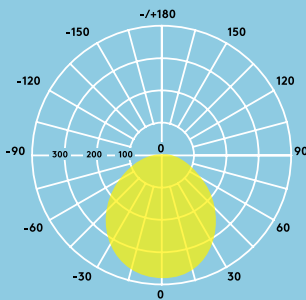

Zoe

Slim downlight

Meet Zoe

Slim and adaptable,
Zoe is perfectly suited
to everyday needs

- Uniform light surface
- Product height of only 12mm: fits various ceiling types
- Choice of 3000 K or 4000 K to suit application use
- Replaces conventional downlights with 1x18 W, 1x26 W and 2x18 W CFL and offers up to 50% energy saving
- Tool-free installation

Corridors

Reception areas

Offices and
meeting rooms

Schools and
universities

Light source information

- 600lm (8W), 900lm (12W) and 1500lm (18W), up to 85lm/W
- Color temperatures: 4000K and 3000K
- 25 000 hour rated life (@L70B50, Ta 25°C)
- CRI 80
- McAdam (initial): 5 step

Lighting distribution

Zoe 900lm

cd/klm ULOR: 0% DLOR: 100% LOR: 100%

83lm/W  

Ordering guide

Description	Wt (Kg)	SAP Code
ZOE LED DL 110 600 840	0.25	96666088
ZOE LED DL 160 900 840	0.40	96666089
ZOE LED DL 210 1500 840	0.55	96666090
ZOE LED DL 110 600 830	0.25	96666092
ZOE LED DL 160 900 830	0.40	96666093
ZOE LED DL 210 1500 830	0.55	96666094
Accessories		
Just Emergency PLUG&PLAY E3 Kit		96628839
Just Emergency PLUG&PLAY Self Test E3 Kit		96628840