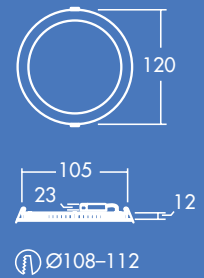

Zoe

Slim downlight

Meet Zoe

Slim and adaptable,
Zoe is perfectly suited
to everyday needs

- Uniform light surface
- Product height of only 12mm: fits various ceiling types
- Choice of 3000 K or 4000 K to suit application use
- Replaces conventional downlights with 1x18 W, 1x26 W and 2x18 W CFL and offers up to 50% energy saving
- Tool-free installation

1500lm

900lm

600lm

Available in
600, 900 and
1500 lumen
versions

Save up to
50% energy
compared
to compact
fluorescent
downlights

110, 160 and
210 mm cut-outs

IP44: splash
resistant

Ideal for...

Corridors

Reception areas

Offices and
meeting rooms

Schools and
universities

Light source information

- 600lm (8W), 900lm (12W) and 1500lm (18W), up to 85lm/W
- Color temperatures: 4000K and 3000K
- 25 000 hour rated life (@L70B50, Ta 25°C)
- CRI 80
- McAdam (initial): 5 step

Lighting distribution

Zoe 900lm

cd/klm ULOR: 0% DLOR: 100% LOR: 100%

83lm/W  

Ordering guide

Description	Wt (Kg)	SAP Code
ZOE LED DL 110 600 840	0.25	96666088
ZOE LED DL 160 900 840	0.40	96666089
ZOE LED DL 210 1500 840	0.55	96666090
ZOE LED DL 110 600 830	0.25	96666092
ZOE LED DL 160 900 830	0.40	96666093
ZOE LED DL 210 1500 830	0.55	96666094
Accessories		
Just Emergency PLUG&PLAY E3 Kit		96628839
Just Emergency PLUG&PLAY Self Test E3 Kit		96628840