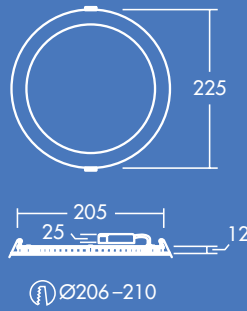

Zoe

Slim downlight

Meet Zoe

Slim and adaptable,
Zoe is perfectly suited
to everyday needs

- Uniform light surface
- Product height of only 12mm: fits various ceiling types
- Choice of 3000 K or 4000 K to suit application use
- Replaces conventional downlights with 1x18 W, 1x26 W and 2x18 W CFL and offers up to 50% energy saving
- Tool-free installation

1500lm

900lm

600lm

Available in
600, 900 and
1500 lumen
versions

Save up to
50% energy
compared
to compact
fluorescent
downlights

110, 160 and
210 mm cut-outs

IP44: splash
resistant

Ideal for...

Corridors

Reception areas

Offices and
meeting rooms

Schools and
universities

Light source information

- 600lm (8W), 900lm (12W) and 1500lm (18W), up to 85lm/W
- Color temperatures: 4000K and 3000K
- 25 000 hour rated life (@L70B50, Ta 25°C)
- CRI 80
- McAdam (initial): 5 step

Lighting distribution

Zoe 900lm

cd/klm ULOR: 0% DLOR: 100% LOR: 100%

83lm/W  

Ordering guide

Description	Wt (Kg)	SAP Code
ZOE LED DL 110 600 840	0.25	96666088
ZOE LED DL 160 900 840	0.40	96666089
ZOE LED DL 210 1500 840	0.55	96666090
ZOE LED DL 110 600 830	0.25	96666092
ZOE LED DL 160 900 830	0.40	96666093
ZOE LED DL 210 1500 830	0.55	96666094
Accessories		
Just Emergency PLUG&PLAY E3 Kit		96628839
Just Emergency PLUG&PLAY Self Test E3 Kit		96628840