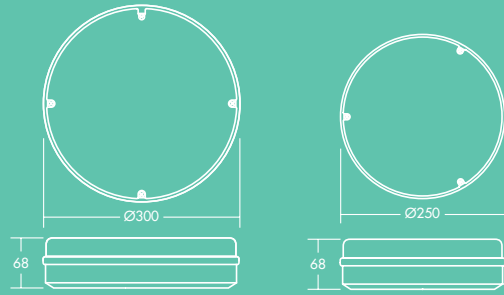

1200 and 800 lumens, up to 90 lm/W

50 000 hours lifetime

Save up to 70% energy compared with luminaires with 2D lamps

300 and 250 mm diameter

3h emergency version available

Integral photocell or presence sensor

### Light source information

- 1200 lm (13W), 90 lm/W and 800 lm (10W), 80 lm/W
- 4000K neutral white LED
- Lifetime 50 000 hours (@L70B50, Ta 25°C)
- CRI 80

Bezel trim BLK

Bezel trim WH

Eylid trim

Eylid grille trim