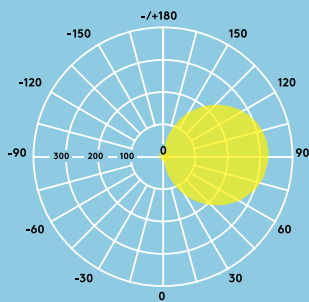

Installation/Mounting

- Suitable for wall or ceiling mounting
- Quick and easy installation
- Suitable for BESA fixing

Material/Finish

Body: Polycarbonate
Diffuser: Polycarbonate

Integral photocell & presence sensor

Lara's integral photocell option will light from dusk till dawn. (Operation level: approx. 20 lux ON, approx. 30 lux OFF).

Lara's microwave sensor option will ensure that light is only delivered when needed. The motion detection range and time duration is fully adjustable, with the additional benefit of a daylight sensor for illuminance levels between 2 and 50 lux.

Ordering guide

Description	Wt (Kg)	SAP Code
LARA LED 250 800 840 WH	0.7	96666101
LARA LED 250 800 840 BLK	0.7	96666102
LARA LED 250 800 840 WH E3	0.9	96666103
LARA LED 250 800 840 BLK E3	0.9	96666104
LARA LED 300 1200 840 WH	1.1	96666105
LARA LED 300 1200 840 BLK	1.1	96666106
LARA LED 300 1200 840 WH E3	1.2	96666107
LARA LED 300 1200 840 BLK E3	1.2	96666108
LARA LED 250 800 840 MWS WH	0.7	96666109
LARA LED 250 800 840 MWS BLK	0.7	96666110
LARA LED 250 800 840 MWS WH E3	0.9	96666111
LARA LED 250 800 840 MWS BLK E3	0.9	96666112
LARA LED 300 1200 840 MWS WH	1.1	96666113
LARA LED 300 1200 840 MWS BLK	1.1	96666114
LARA LED 300 1200 840 MWS WH E3	1.2	96666115
LARA LED 300 1200 840 MWS BLK E3	1.2	96666116
LARA LED 250 800 840 PC WH	0.7	96666117
LARA LED 250 800 840 PC BLK	0.7	96666118
LARA LED 300 1200 840 PC BLK	1.1	96666119
LARA LED 300 1200 840 PC WH	1.1	96666120
Accessories		
LARA BEZEL TRIM SMALL 250 WH	0.2	96666121
LARA BEZEL TRIM LARGE 300 WH	0.2	96666122
LARA BEZEL TRIM SMALL 250 BLK	0.2	96666123
LARA BEZEL TRIM LARGE 300 BLK	0.2	96666124
LARA EYELID TRIM SMALL 250 BLK	0.2	96666125
LARA EYELID TRIM LARGE 300 BLK	0.3	96666126
LARA EYELID GRILLE TRIM SMALL 250 BLK	0.2	96666127
LARA EYELID GRILLE TRIM LARGE 300 BLK	0.3	96666128
LARA GRILLE TRIM SMALL 250 BLK	0.2	96666129
LARA GRILLE TRIM LARGE 300 BLK	0.3	96666130
LARA Tamperproof Screw Kit		96628612

MWS: Microwave presence sensor

BLK: black; WH: white

E3: 3 hour emergency lighting

PC: Photocell

Five year warranty