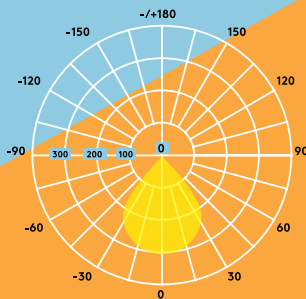

Lighting distribution

Alice 2400lm (30W)

cd/klm ULOR: 0% DLOR: 100% LOR: 100%

80lm/W