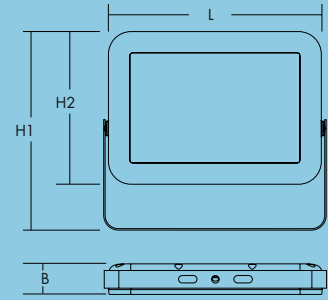

Lighting distribution

Alice 2400lm (30W)

cd/klm ULOR: 0% DLOR: 100% LOR: 100%

80lm/W

Ordering guide

Description	Wt (Kg)	SAP Code
ALICE LED FL IP65 10W 840	0.4	96666073
ALICE LED FL IP65 30W 840	0.75	96666074
ALICE LED FL IP65 50W 840	2.45	96666075
ALICE LED FL IP65 100W 840	3.8	96666076