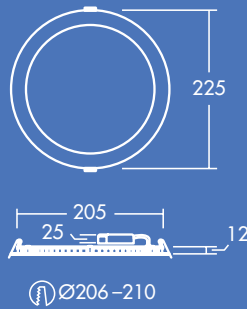

Zoe

Slim downlight

Meet Zoe

Slim and adaptable, Zoe is perfectly suited to everyday needs

- Uniform light surface
- Product height of only 12mm: fits various ceiling types
- Choice of 3000 K or 4000 K to suit application use
- Replaces conventional downlights with 1x18 W, 1x26 W and 2x18 W CFL and offers up to 50 % energy saving
- Tool-free installation

1500lm

900lm

600lm

Available in 600, 900 and 1500 lumen versions

IP44: splashed water resistant from any direction

110, 160 and 210 mm cut-outs

Save up to 50% energy compared to compact fluorescent downlights

Ideal for...

Corridors

Reception areas

Offices and meeting rooms

Schools and universities

Light source information

- 600lm (8 W), 900lm (12 W) and 1500lm (18 W), up to 85lm/W
- Color temperatures: 4000K and 3000 K
- 35 000 hour rated life (@L70B50, Ta 25°C)
- CRI 80
- McAdam (initial): 4 step

Performance guide

1500 lumens – Corridor

Ceiling height (m)	Luminaire Spacings (m)	Lux Level Average (E_m)	Uniformity (U_o)	UGR
2.4	1.2	310 lux	0.71	25
	1.8	199 lux	0.71	25
	2.4	157 lux	0.73	25
	3.0	124 lux	0.66	25
	3.6	105 lux	0.73	25
2.7	1.2	274 lux	0.68	25
	1.8	183 lux	0.68	25
	2.4	138 lux	0.72	25
	3.0	114 lux	0.65	25
	3.6	97.1 lux	0.72	25
3.0	1.2	266 lux	0.70	25
	1.8	178 lux	0.70	25
	2.4	134 lux	0.71	25
	3.0	105 lux	0.66	25
	3.6	89.4 lux	0.72	25