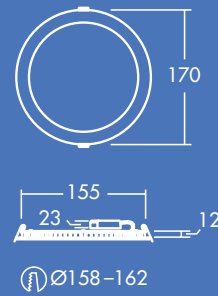

Zoe

Slim downlight

Meet Zoe

Slim and adaptable, Zoe is perfectly suited to everyday needs

- Uniform light surface
- Product height of only 12mm: fits various ceiling types
- Choice of 3000 K or 4000 K to suit application use
- Replaces conventional downlights with 1x18 W, 1x26 W and 2x18 W CFL and offers up to 50 % energy saving
- Tool-free installation

1500lm

900lm

600lm

Available in 600, 900 and 1500 lumen versions

IP44: splashed water resistant from any direction

110, 160 and 210 mm cut-outs

Save up to 50% energy compared to compact fluorescent downlights

Ideal for...

Corridors

Reception areas

Offices and meeting rooms

Schools and universities

Light source information

- 600lm (8 W), 900lm (12 W) and 1500lm (18 W), up to 85lm/W
- Color temperatures: 4000K and 3000 K
- 35 000 hour rated life (@L70B50, Ta 25°C)
- CRI 80
- McAdam (initial): 4 step

Performance guide

1500 lumens – Corridor

Ceiling height (m)	Luminaire Spacings (m)	Lux Level Average (E_m)	Uniformity (U_o)	UGR
2.4	1.2	310 lux	0.71	25
	1.8	199 lux	0.71	25
	2.4	157 lux	0.73	25
	3.0	124 lux	0.66	25
	3.6	105 lux	0.73	25
2.7	1.2	274 lux	0.68	25
	1.8	183 lux	0.68	25
	2.4	138 lux	0.72	25
	3.0	114 lux	0.65	25
	3.6	97.1 lux	0.72	25
3.0	1.2	266 lux	0.70	25
	1.8	178 lux	0.70	25
	2.4	134 lux	0.71	25
	3.0	105 lux	0.66	25
	3.6	89.4 lux	0.72	25