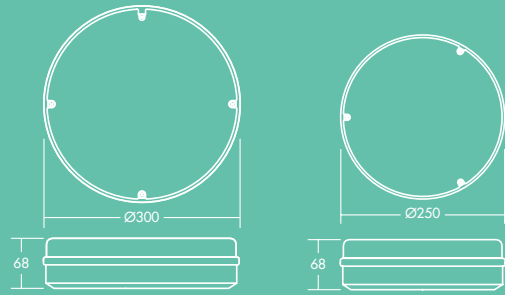

Lara

Circular IP65 bulkhead

Meet Lara

Sporting many different looks, Lara is the ultimate choice for a range of indoor and outdoor settings

- 1200 lm LED (direct replacement for 1x28 W 2D) and 800 lm LED (direct replacement for 1x16 W 2D)
- Frosted diffuser ensures a homogeneous light effect and visual comfort
- Sealed to IP65 for protected exterior applications
- Robust construction tested up to IK08 impact resistance
- Optional trim accessories in 4 designs: bezel, eyelid, eyelid grille and grille
- 2 Colours: white (RAL 9003) and black (RAL 9011)
- Optional: Integral photocell or microwave presence sensor maximising the energy saving potential

1200 and 800 lumens, up to 90 lm/W

50 000 hours lifetime

Save up to 70% energy compared with luminaires with 2D lamps

300 and 250 mm diameter

3h emergency version available

Integral photocell or presence sensor

Ideal for...

Circulation Corridors

Public entrance areas

Underpasses

Stairwells

Light source information

- 1200 lm (13W), 90 lm/W and 800 lm (10W), 80 lm/W
- 4000K neutral white LED
- Lifetime 50 000 hours (@L70B50, Ta 25°C)
- CRI 80

Bezel trim BLK

Bezel trim WH

Eyelid trim

Eyelid grille trim

Grille trim

Performance guide

800 lumens – Corridor

Ceiling height (m)	Luminaire Spacings (m)	Lux Level Average (E_m)	Uniformity (U_o)	UGR
2.4	3.0	63 lux	0.66	25
	2.4	80 lux	0.74	25
	1.8	101 lux	0.71	25
2.7	3.0	58 lux	0.66	25
	2.4	70 lux	0.71	25
	1.8	93 lux	0.70	25
3.0	3.0	54 lux	0.66	25
	2.4	68 lux	0.72	25
	1.8	91 lux	0.71	25