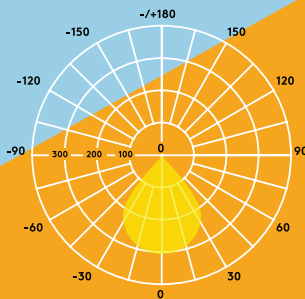

	L	B	H1	H2
ALICE LED FL IP65 10W 840	130	26	126	92
ALICE LED FL IP65 20W 840	180	31	169	130
ALICE LED FL IP65 30W 840	180	31	169	130
ALICE LED FL IP65 50W 840	290	41	270	208
ALICE LED FL IP65 100W 840	360	42	331	268

## Lysfordeling

Alice 2400lm (30W)

cd/klm ULOR: 0% DLOR: 100% LOR: 100%

80lm/W