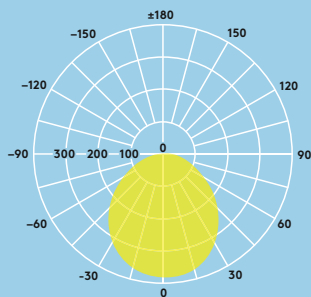

Zoe

Slim downlight

Meet Zoe

Slim and adaptable,
Zoe is perfectly suited
to everyday needs

- Uniform light surface
- Product height of only 12mm: fits various ceiling types
- Choice of 3000K or 4000K to suit application use
- Replaces conventional downlights with 1×18W, 1×26W and 2×18W CFL and offers up to 50% energy saving
- Tool-free installation

Corridors

Reception areas

Offices and meeting rooms

Schools and universities

Light source information

- 600lm (8W), 900lm (12W) and 1500lm (18W), up to 85lm/W
- Color temperatures: 4000K and 3000K
- 25000 hour rated life (@L70B50, Ta 25°C)
- CRI80
- McAdam (initial): 4 step

Lighting distribution

Zoe 900lm

cd/klm ULOR: 0% DLOR: 100% LOR: 100%

83lm/W

Ordering guide

Description	Wt (kg)	SAP Code
ZOE LED DL 110 600 840	0.25	96666088
ZOE LED DL 160 900 840	0.40	96666089
ZOE LED DL 210 1500 840	0.55	96666090
ZOE LED DL 110 600 830	0.25	96666092
ZOE LED DL 160 900 830	0.40	96666093
ZOE LED DL 210 1500 830	0.55	96666094