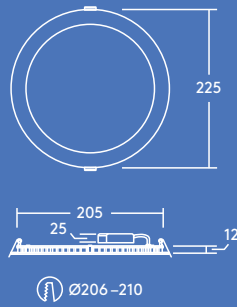

Zoe

Slim downlight

Meet Zoe

Slim and adaptable,
Zoe is perfectly suited
to everyday needs

- Uniform light surface
- Product height of only 12mm: fits various ceiling types
- Choice of 3000K or 4000K to suit application use
- Replaces conventional downlights with 1×18W, 1×26W and 2×18W CFL and offers up to 50% energy saving
- Tool-free installation

1500lm

900lm

600lm

Available in
600, 900 and
1500 lumen
versions

Save up to
50% energy
compared to
compact
fluorescent
downlights

110, 160
and 210 mm
cut-outs

IP44: splash
resistant

Ideal for...

Corridors

Reception areas

Offices and meeting rooms

Schools and universities

Light source information

- 600lm (8W), 900lm (12W) and 1500lm (18W), up to 85lm/W
- Color temperatures: 4000K and 3000K
- 25000 hour rated life (@L70B50, Ta 25°C)
- CRI80
- McAdam (initial): 4 step

Lighting distribution

Zoe 900lm

cd/klm ULOR: 0% DLOR: 100% LOR: 100%

83lm/W

Ordering guide

Description	Wt (kg)	SAP Code
ZOE LED DL 110 600 840	0.25	96666088
ZOE LED DL 160 900 840	0.40	96666089
ZOE LED DL 210 1500 840	0.55	96666090
ZOE LED DL 110 600 830	0.25	96666092
ZOE LED DL 160 900 830	0.40	96666093
ZOE LED DL 210 1500 830	0.55	96666094