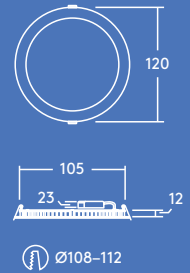

Zoe

Slim downlight

Meet Zoe

Slim and adaptable,
Zoe is perfectly suited
to everyday needs

- Uniform light surface
- Product height of only 12mm: fits various ceiling types
- Choice of 3000K or 4000K to suit application use
- Replaces conventional downlights with 1×18W, 1×26W and 2×18W CFL and offers up to 50% energy saving
- Tool-free installation

1500lm

900lm

600lm

Available in
600, 900 and
1500 lumen
versions

Save up to
50% energy
compared to
compact
fluorescent
downlights

110, 160
and 210 mm
cut-outs

IP44: splash
resistant

Ideal for...

Corridors

Reception areas

Offices and meeting rooms

Schools and universities

Light source information

- 600lm (8W), 900lm (12W) and 1500lm (18W), up to 85lm/W
- Color temperatures: 4000K and 3000K
- 25000 hour rated life (@L70B50, Ta 25°C)
- CRI80
- McAdam (initial): 4 step

Lighting distribution

Zoe 900lm

cd/klm ULOR: 0% DLOR: 100% LOR: 100%

83lm/W

Ordering guide

Description	Wt (kg)	SAP Code
ZOE LED DL 110 600 840	0.25	96666088
ZOE LED DL 160 900 840	0.40	96666089
ZOE LED DL 210 1500 840	0.55	96666090
ZOE LED DL 110 600 830	0.25	96666092
ZOE LED DL 160 900 830	0.40	96666093
ZOE LED DL 210 1500 830	0.55	96666094