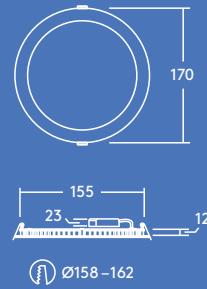

Zoe

Slim downlight

Meet Zoe

Slim and adaptable,
Zoe is perfectly suited
to everyday needs

- Uniform light surface
- Product height of only 12mm: fits various ceiling types
- Choice of 3000K or 4000K to suit application use
- Replaces conventional downlights with 1×18W, 1×26W and 2×18W CFL and offers up to 50% energy saving
- Tool-free installation

1500lm

900lm

600lm

Available in
600, 900 and
1500 lumen
versions

Save up to
50% energy
compared to
compact
fluorescent
downlights

110, 160
and 210 mm
cut-outs

IP44: splash
resistant

Ideal for...

Corridors

Reception areas

Offices and meeting rooms

Schools and universities

Light source information

- 600lm (8W), 900lm (12W) and 1500lm (18W), up to 85lm/W
- Color temperatures: 4000K and 3000K
- 25000 hour rated life (@L70B50, Ta 25°C)
- CRI80
- McAdam (initial): 4 step

Lighting distribution

Zoe 900lm

cd/klm ULOR: 0% DLOR: 100% LOR: 100%

83lm/W

Ordering guide

Description	Wt (kg)	SAP Code
ZOE LED DL 110 600 840	0.25	96666088
ZOE LED DL 160 900 840	0.40	96666089
ZOE LED DL 210 1500 840	0.55	96666090
ZOE LED DL 110 600 830	0.25	96666092
ZOE LED DL 160 900 830	0.40	96666093
ZOE LED DL 210 1500 830	0.55	96666094