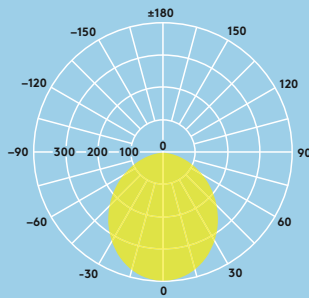

Lighting distribution

Monty alias Moduline 3200lm

cd/klm ULOR: 0% DLOR: 100% LOR: 100%

100 lm/W

Ordering guide

Description	Wt (kg)	SAP Code
Monty Moduline LED II 606 3200lm HF L830	3.0	22662551
Monty Moduline LED II 606 3200lm HF L840	3.0	22662560
Emergency version		
Monty Moduline LED II 606 3200lm HF L840 E3 3.4		22170104

830–3000K, 840–4000K

*These kits are not suitable with emergency luminaires

Installation/Mounting

- Suitable for recessed lay-in installation of standard exposed T-grid ceilings.
- Electrical connection via piano key terminal block behind quick access hatch.

Material/Finish

Body: White painted steel
Diffuser: Opal PS

Specification

- Class I electrical
- IP20
- IK02