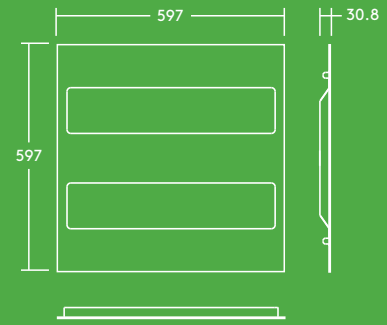

3200 lumens,
100lm/W

35 000 hours
lifetime

40% energy
savings
compared to
T5 fluorescent

Ideal for...

Breakout areas

Circulation areas

Light source information

- 3200lm (32W), 100lm/W
- Colour temperature 3000K, 4000K
- 35000 hour rated life (@L70B50, Ta 25°C)
- CRI80
- McAdam (initial): 5 step