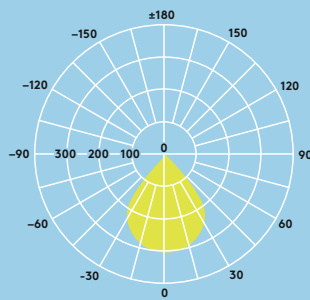

Lighting distribution

Amy LED 2000 Im

cd/klm ULOR: 0% DLOR: 100% LOR: 100%

95 lm/W

Ordering guide

Description	Wt (kg)	SAP Code
AMY 100 LED DL 800 830	0.18	96665583
AMY 100 LED DL 800 840	0.18	96665584
AMY 150 LED DL 1000 830	0.26	96628352
AMY 150 LED DL 1000 840	0.26	96628353
AMY 150 LED DL 1500 830	0.26	96665585
AMY 150 LED DL 1500 840	0.26	96665586
AMY 200 LED DL 2000 830	0.36	96665587
AMY 200 LED DL 2000 840	0.36	96665588
Emergency versions		
AMY 150 LED DL 1000 830 E3	0.66	96665848
AMY 150 LED DL 1000 840 E3	0.66	96665849
AMY 150 LED DL 1500 830 E3	0.66	96665844
AMY 150 LED DL 1500 840 E3	0.66	96665845
AMY 200 LED DL 2000 830 E3	0.76	96665846
AMY 200 LED DL 2000 840 E3	0.76	96665847

830–3000K, 840–4000K

Installation/Mounting

Amy LED can be installed into a wide range of ceiling types of 2–20 mm thickness (AMY 150 and 200 LED DL) or 2–15 mm thickness (AMY 100 LED DL).

Material/Finish

Body: Aluminium, white finish
Diffuser: Polycarbonate

Specification

- Class I electrical
- IP20
- IK02