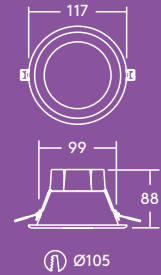

Lighting distribution

Amy LED 2000 Im

cd/klm ULOR: 0% DLOR: 100% LOR: 100%

95 lm/W

Ordering guide

Description	Wt (kg)	SAP Code
AMY 100 LED DL 800 830	0.18	96665583
AMY 100 LED DL 800 840	0.18	96665584
AMY 150 LED DL 1000 830	0.26	96628352
AMY 150 LED DL 1000 840	0.26	96628353
AMY 150 LED DL 1500 830	0.26	96665585
AMY 150 LED DL 1500 840	0.26	96665586
AMY 200 LED DL 2000 830	0.36	96665587
AMY 200 LED DL 2000 840	0.36	96665588
Emergency versions		
AMY 150 LED DL 1000 830 E3	0.66	96665848
AMY 150 LED DL 1000 840 E3	0.66	96665849
AMY 150 LED DL 1500 830 E3	0.66	96665844
AMY 150 LED DL 1500 840 E3	0.66	96665845
AMY 200 LED DL 2000 830 E3	0.76	96665846
AMY 200 LED DL 2000 840 E3	0.76	96665847

830–3000K, 840–4000K

Installation/Mounting

Amy LED can be installed into a wide range of ceiling types of 2–20 mm thickness (AMY 150 and 200 LED DL) or 2–15 mm thickness (AMY 100 LED DL).

Material/Finish

Body: Aluminium, white finish
Diffuser: Polycarbonate

Specification

- Class I electrical
- IP20
- IK02