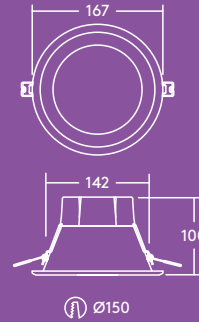

Lighting distribution

Amy LED 2000 Im

cd/klm ULOR: 0% DLOR: 100% LOR: 100%

95 lm/W

Ordering guide

Description	Wt (kg)	SAP Code
AMY 100 LED DL 800 830	0.18	96665583
AMY 100 LED DL 800 840	0.18	96665584
AMY 150 LED DL 1000 830	0.26	96628352
AMY 150 LED DL 1000 840	0.26	96628353
AMY 150 LED DL 1500 830	0.26	96665585
AMY 150 LED DL 1500 840	0.26	96665586
AMY 200 LED DL 2000 830	0.36	96665587
AMY 200 LED DL 2000 840	0.36	96665588
Emergency versions		
AMY 150 LED DL 1000 830 E3	0.66	96665848
AMY 150 LED DL 1000 840 E3	0.66	96665849
AMY 150 LED DL 1500 830 E3	0.66	96665844
AMY 150 LED DL 1500 840 E3	0.66	96665845
AMY 200 LED DL 2000 830 E3	0.76	96665846
AMY 200 LED DL 2000 840 E3	0.76	96665847

830–3000K, 840–4000K

Installation/Mounting

Amy LED can be installed into a wide range of ceiling types of 2–20 mm thickness (AMY 150 and 200 LED DL) or 2–15 mm thickness (AMY 100 LED DL).

Material/Finish

Body: Aluminium, white finish
Diffuser: Polycarbonate

Specification

- Class I electrical
- IP20
- IK02