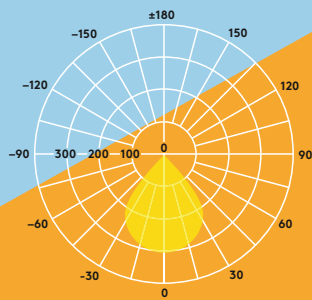

Lighting distribution

Alice 2400lm (30 W)

cd/klm ULOR: 0% DLOR: 100% LOR: 100%

Ordering guide

Description	Wt (kg)	SAP Code
ALICE LED FL IP65 10W 840	0.4	96666073
ALICE LED FL IP65 20W 840	0.75	96628836
ALICE LED FL IP65 30W 840	0.75	96666074
ALICE LED FL IP65 50W 840	2.45	96666075
ALICE LED FL IP65 100W 840	3.8	96666076

Installation/Mounting

- Suitable for wall or ceiling mounting
- Quick and easy installation
- Pre-wired with mains cable and open cable ends with 1mm² cross section. 100 cm cable for 50 & 100 W flood-lights and 30 cm cable for 10, 20 & 30 W floodlights

Material/Finish

Glass: Tempered glass
Reflector: Aluminum
Body: Aluminum die-cast
Screws: Stainless steel