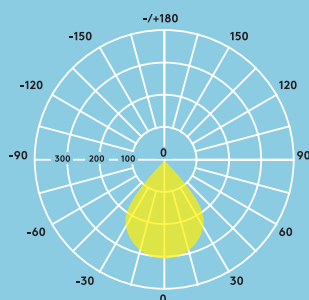

## Lysfordeling

### Julie LED 6000lm

cd/klm ULOR: 8% DLOR: 92% LOR: 100%

100 lm/W