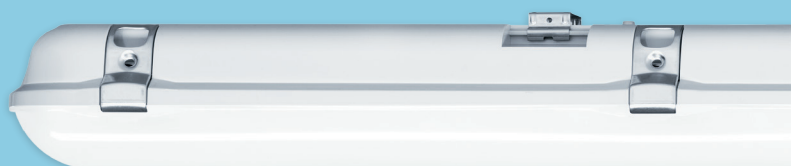

Controls

SWITCHLITE SLD BATTEN PIR
SWITCHLITE CC PROGRAMMER

CONNECT : with AAG STUCCHI
quick connector

- ★ New
- ★★ Kommer Våren 2018