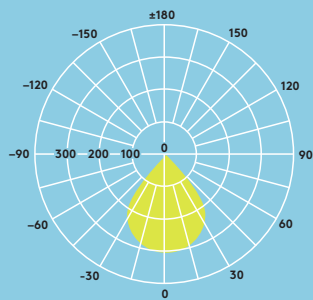

Lysfordeling

Amy LED 2000lm

cd/klm ULOR: 0 % DLOR: 100 % LOR: 100 %

95 lm/W