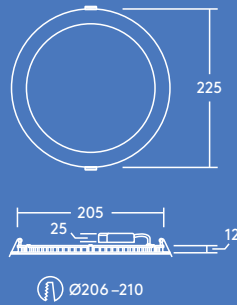

Lighting distribution

Zoe 900lm

cd/klm ULOR: 0% DLOR: 100% LOR: 100%

83lm/W

Ordering guide

Description	Wt (kg)	SAP Code
ZOE LED DL 110 600 840	0.25	96666088
ZOE LED DL 160 900 840	0.40	96666089
ZOE LED DL 210 1500 840	0.55	96666090
★ ZOE LED DL 210 2000 840	0.55	96666091
ZOE LED DL 110 600 830	0.25	96666092
ZOE LED DL 160 900 830	0.40	96666093
ZOE LED DL 210 1500 830	0.55	96666094
★ ZOE LED DL 210 2000 830	0.55	96666095
Accessories		
Just Emergency PLUG&PLAY E3 Kit		96628839
Just Emergency PLUG&PLAY Self Test E3 Kit		96628840

830-3000K, 840-4000K

★ New, available in spring 2018

Installation/Mounting

- Recessed installation into a wide range of ceiling types
- Easy installation thanks to an external connector box enabling loop-in loop-out wiring

Material/Finish

Body: Aluminum white finish
Diffuser: PS

Specification

- Class II electrical
- IP44 (from below), IP20 (from above)
- IK02
- ENEC certified driver