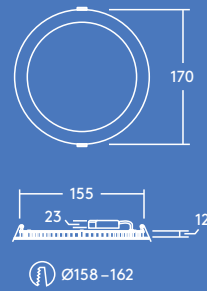

Lighting distribution

Zoe 900lm

cd/klm ULOR: 0% DLOR: 100% LOR: 100%

83lm/W

Ordering guide

Description	Wt (kg)	SAP Code
ZOE LED DL 110 600 840	0.25	96666088
ZOE LED DL 160 900 840	0.40	96666089
ZOE LED DL 210 1500 840	0.55	96666090
★ ZOE LED DL 210 2000 840	0.55	96666091
ZOE LED DL 110 600 830	0.25	96666092
ZOE LED DL 160 900 830	0.40	96666093
ZOE LED DL 210 1500 830	0.55	96666094
★ ZOE LED DL 210 2000 830	0.55	96666095
Accessories		
Just Emergency PLUG&PLAY E3 Kit		96628839
Just Emergency PLUG&PLAY Self Test E3 Kit		96628840

830-3000K, 840-4000K

★ New, available in spring 2018

Installation/Mounting

- Recessed installation into a wide range of ceiling types
- Easy installation thanks to an external connector box enabling loop-in loop-out wiring

Material/Finish

Body: Aluminum white finish
Diffuser: PS

Specification

- Class II electrical
- IP44 (from below), IP20 (from above)
- IK02
- ENEC certified driver