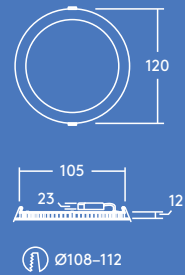

Lighting distribution

Zoe 900lm

cd/klm ULOR: 0% DLOR: 100% LOR: 100%

83lm/W

Ordering guide

Description	Wt (kg)	SAP Code
ZOE LED DL 110 600 840	0.25	96666088
ZOE LED DL 160 900 840	0.40	96666089
ZOE LED DL 210 1500 840	0.55	96666090
★ ZOE LED DL 210 2000 840	0.55	96666091
ZOE LED DL 110 600 830	0.25	96666092
ZOE LED DL 160 900 830	0.40	96666093
ZOE LED DL 210 1500 830	0.55	96666094
★ ZOE LED DL 210 2000 830	0.55	96666095
Accessories		
Just Emergency PLUG&PLAY E3 Kit		96628839
Just Emergency PLUG&PLAY Self Test E3 Kit		96628840

830-3000K, 840-4000K

★ New, available in spring 2018

Installation/Mounting

- Recessed installation into a wide range of ceiling types
- Easy installation thanks to an external connector box enabling loop-in loop-out wiring

Material/Finish

Body: Aluminum white finish
Diffuser: PS

Specification

- Class II electrical
- IP44 (from below), IP20 (from above)
- IK02
- ENEC certified driver