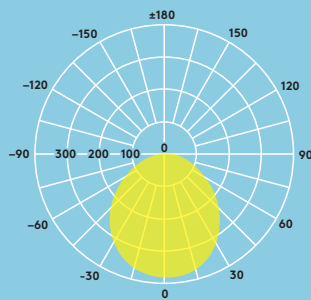

Lighting distribution

Zoe 900lm

cd/klm ULOR: 0% DLOR: 100% LOR: 100%

83lm/W

Ordering guide

Description	Wt (kg)	SAP Code
ZOE LED DL 110 600 840	0.25	96666088
ZOE LED DL 160 900 840	0.40	96666089
ZOE LED DL 210 1500 840	0.55	96666090
★ ZOE LED DL 210 2000 840	0.55	96666091
ZOE LED DL 110 600 830	0.25	96666092
ZOE LED DL 160 900 830	0.40	96666093
ZOE LED DL 210 1500 830	0.55	96666094
★ ZOE LED DL 210 2000 830	0.55	96666095
Accessories		
Just Emergency PLUG&PLAY E3 Kit		96628839
Just Emergency PLUG&PLAY Self Test E3 Kit		96628840

830-3000K, 840-4000K

★ New, available in spring 2018

Installation/Mounting

- Recessed installation into a wide range of ceiling types
- Easy installation thanks to an external connector box enabling loop-in loop-out wiring

Material/Finish

Body: Aluminum white finish
Diffuser: PS

Specification

- Class II electrical
- IP44 (from below), IP20 (from above)
- IK02
- ENEC certified driver