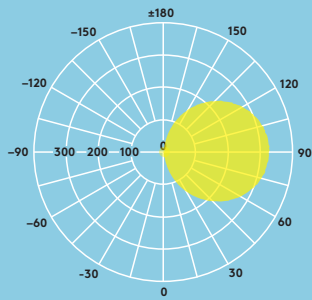

Eyelid trim

Eyelid grille trim

Grille trim

## Lighting distribution

Lara 1200lm

cd/klm ULOR: 50% DLOR: 50% LOR: 100%