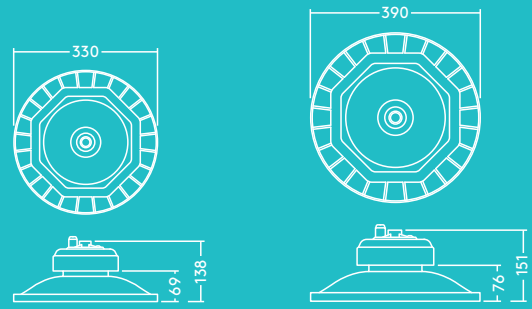

Lighting distribution

George 12000 lm

cd/klm ULOR: 0% DLOR: 100% LOR: 100%

120 lm/W

Ordering guide

Description	Wt (kg)	SAP Code
GEORGE LED 330 12000 840¹	3.40	96630323
GEORGE LED 330 18000 840²	3.80	96630324
GEORGE LED 390 24000 840³	6.00	96630325
GEORGE LED 390 30000 840³	6.00	96630326
Mounting brackets		
SET OF GEORGE STIRRUP S (6pcs)¹	0.37x6	96629371
SET OF GEORGE STIRRUP M (6pcs)²	0.37x6	96629372
SET OF GEORGE STIRRUP L (6pcs)³	0.47x6	96629373

¹²³The small numbers indicate how to match fittings and mounting brackets.

Installation/Mounting

- Single point suspension (mounting hook supplied with luminaire)
- Stirrup for wall/ceiling mounting (available as accessory)

Material/Finish

Body: Aluminum die-cast, black (RAL9017)
Lens: PC

Specification

- Class I electrical
- IP65
- IK08
- Ambient operating temperature: -30 to +50°C

Five year warranty