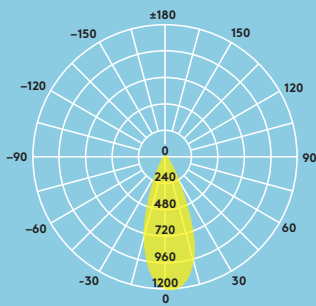

### Light source information

- 550lm (7W); 80lm/W
- Color temperature 3000K and 4000 K
- Life time 50 000 hours (@L70, Ta 25°C)
- CRI ≥80
- McAdam (initial): 6 step

## Lighting distribution

Fred 550lm

cd/klm ULOR: 0% DLOR: 100% LOR: 100%

80lm/W