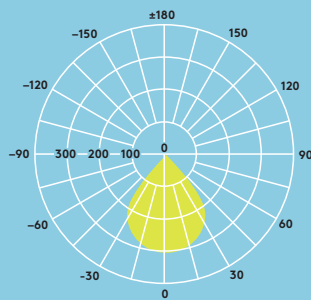

Lighting distribution

Amy LED 2000lm

cd/klm ULOR: 0% DLOR: 100% LOR: 100%

95lm/W