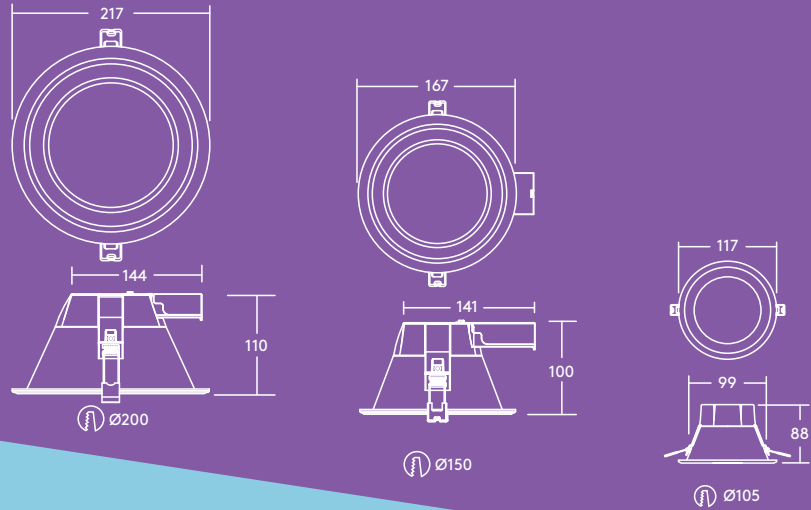

Amy

Recessed LED Downlight

Meet Amy
With a pleasing aesthetic; Amy is the ideal solution for a vast range of applications

- Consistent light output with no shadowing
- Replacement for traditional 1×18 W, 1×26 W, 2×18 W or 2×26 W compact fluorescent downlights
- Choice of 3000 K or 4000 K to suit application use
- Thermally optimised, deep drawn, aluminium body
- Easy, quick and tool-free installation thanks to an external connector box with a 4-pole push-terminal enabling loop-in loop-out wiring
- The fully detachable connector allows for first fix wiring and high voltage circuit testing whilst the luminaire is detached from the connector

800–2000 lumens, up to 95 lm/W

50 000 hours lifetime

Save up to 80% energy compared to compact fluorescent downlights

105, 150 and 200 mm cut-outs

3h emergency version available

Ideal for...

Corridors

Reception areas

Lighting distribution

Amy LED 2000lm

cd/klm ULOR: 0% DLOR: 100% LOR: 100%

95lm/W

Installation/Mounting

Amy LED can be installed into a wide range of ceiling types of 2–20 mm thickness (AMY 150 and 200 LED DL) or 2–15 mm thickness (AMY 100 LED DL).

Material/Finish

Body: Aluminum, white finish (RAL 9003)
Diffuser: Polycarbonate

Specification

- Class I electrical
- IP20
- IK02

Ordering guide

Description	Wt (kg)	SAP Code
AMY 100 LED DL 800 830	0.18	96665583
AMY 100 LED DL 800 840	0.18	96665584
AMY 150 LED DL 1000 830	0.26	96628352
AMY 150 LED DL 1000 840	0.26	96628353
AMY 150 LED DL 1500 830	0.26	96665585
AMY 150 LED DL 1500 840	0.26	96665586
AMY 200 LED DL 2000 830	0.36	96665587
AMY 200 LED DL 2000 840	0.36	96665588
Emergency versions		
AMY 150 LED DL 1000 830 E3	0.66	96665848
AMY 150 LED DL 1000 840 E3	0.66	96665849
AMY 150 LED DL 1500 830 E3	0.66	96665844
AMY 150 LED DL 1500 840 E3	0.66	96665845
AMY 200 LED DL 2000 830 E3	0.76	96665846
AMY 200 LED DL 2000 840 E3	0.76	96665847