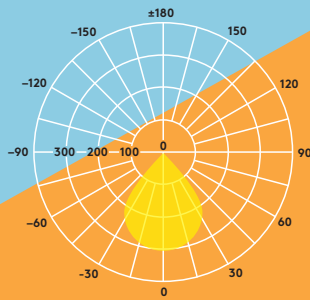

Distribución lumínica

Alice 2400lm (30 W)

cd/klm ULOR: 0% DLOR: 100% LOR: 100%

80lm/W

Guía de pedidos

Descripción	Peso (kg)	Código SAP
ALICE LED FL IP65 10W 840	0.4	96666073
ALICE LED FL IP65 20W 840	0.75	96628836
ALICE LED FL IP65 30W 840	0.75	96666074
ALICE LED FL IP65 50W 840	2.45	96666075
ALICE LED FL IP65 100W 840	3.8	96666076

Instalación/Montaje

- Adecuada para su montaje sobre paredes o techos
- Instalación rápida y sencilla
- Precableada con cable de suministro eléctrico y extremos abiertos con sección transversal de 1 mm². Cable de 100 cm para proyectores de 50 y 100 W y cable de 30 cm para proyectores de 10, 20 y 30 W

Material/Acabado

Vidrio: Vidrio templado
Reflector: Aluminio
Cuerpo: Aluminio fundido
Tornillos: Acero inoxidable