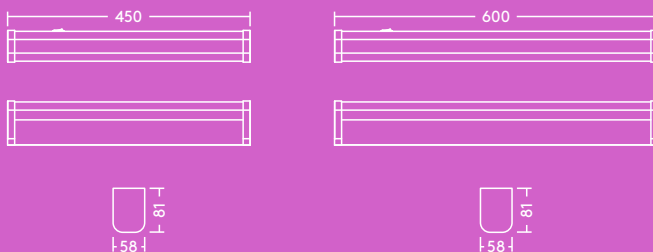

Vyzařovací charakteristika

Elsa 800 lm

cd/klm ULOR: 0% DLOR: 78% LOR: 22%

100 lm/W

Pokyny pro objednání

Popis	Hm (kg)	Kód SAP
ELSA LED 600 1200 840 WH	0.8	96630327
ELSA LED 600 1200 830 WH	0.8	96630328
ELSA LED 600 1200 840 MWS WH	0.8	96630329
ELSA LED 600 1200 830 MWS WH	0.8	96630330
ELSA LED 450 800 840 WH	0.6	96630376
ELSA LED 450 800 830 WH	0.6	96630377
ELSA LED 450 800 840 MWS WH	0.6	96630378
ELSA LED 450 800 830 MWS WH	0.6	96630379

830–3000K, 840–4000K

Instalace/ Montáž

- Vhodné pro montáž přisazením
- Zapojení bez použití nástrojů pomocí zasunovací svorky
- Na zadní straně lišty je dostatek prostoru pro přebytečný kabel

Materiál/ Povrchová úprava

Těleso: Hliník, bílá povrchová úprava (RAL9016)

Difuzor: PC, opálové provedení

Koncový kryt: Polykarbonát, bílá povrchová úprava (RAL9016)

Čidlo přítomnosti

Mikrovlnné čidlo Elsa jako volitelné příslušenství bude zajišťovat, že světlo bude dodáváno pouze tam, kde je ho třeba. Čidlo představuje čidlo představuje spínač, který v případě detekce pohybu zapne světlo, a vypne se po předem nastavené době výdrže, když v okolí nebude zaznamenána přítomnost osob. Také je zabudováno čidlo denního světla, které brání v zapnutí světla, jestliže existuje dostatek přirozeného světla (více než 25 luxů).

Specifikace

- Certifikovaný předradník ENEC
- Elektrická Třída ochrany II
- IP44
- IK06

Záruka 5 let